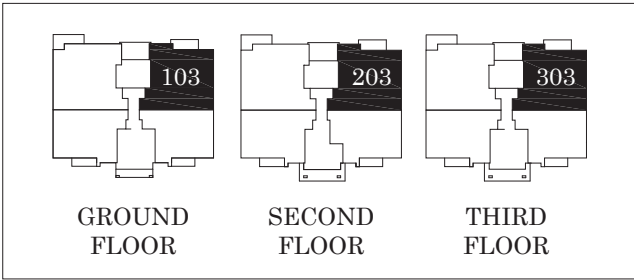

CONDOS
allora

uno | duo | tre
Milano
 1,445 SQ.FT.

All illustrations are artist renderings used for promotional purposes only. All dimensions are approximate. Actual usable floor space may vary from stated area. Structural/mechanical requirements may result in dimensional revisions and/or adjustments to layout. Plans and specifications are subject to change without notice. Exterior elevations are determined by Urbandale and may vary. E. & O. E. 05/10/16