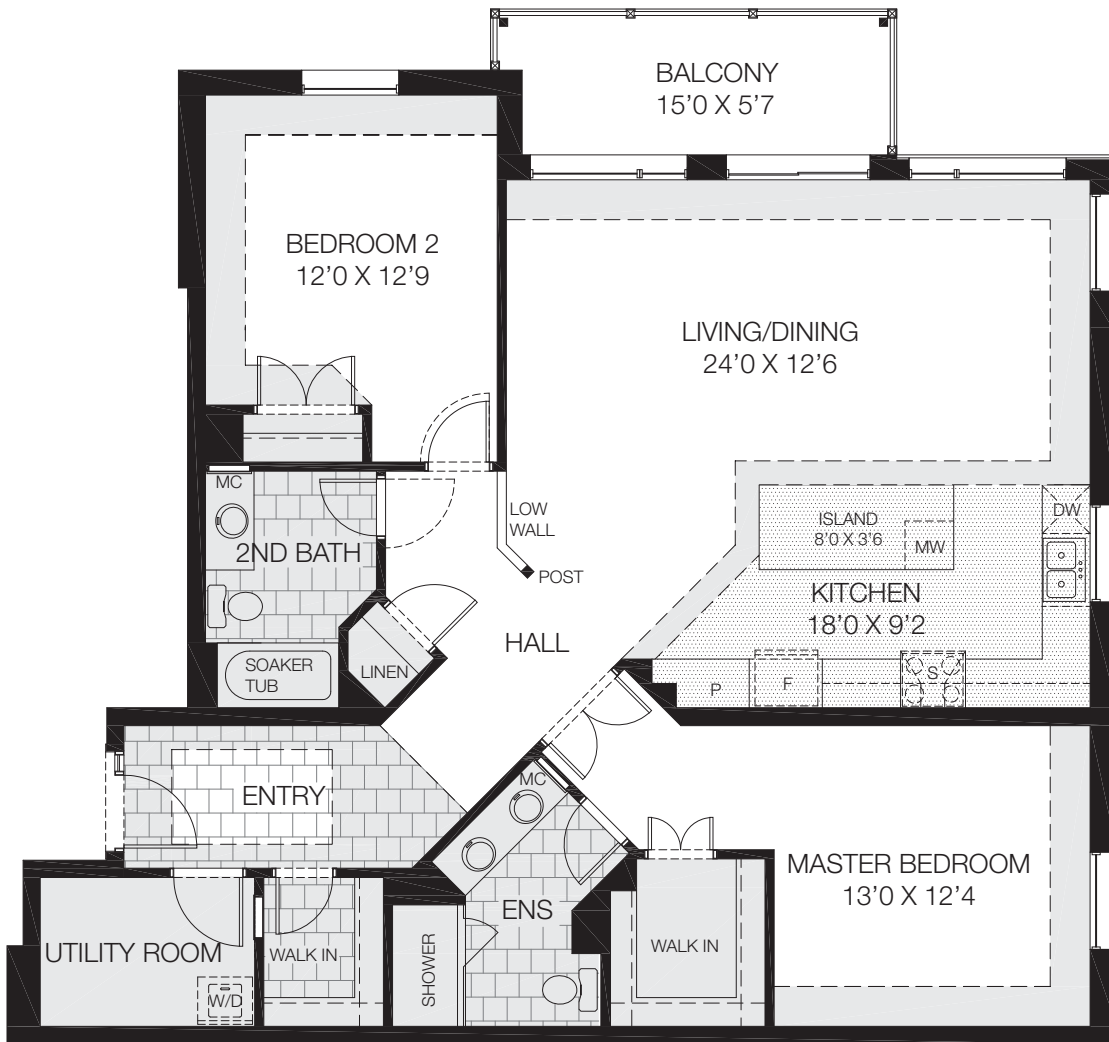

CONDOS
allora

uno | duo | tre
Milano
 1,445 SQ.FT.

All illustrations are artist renderings used for promotional purposes only. All dimensions are approximate. Actual usable floor space may vary from stated area. Structural/mechanical requirements may result in dimensional revisions and/or adjustments to layout. Plans and specifications are subject to change without notice. Exterior elevations are determined by Urbandale and may vary. E. & O. E. 05/10/16

LA DOLCE VITA IN RIVERSIDE SOUTH