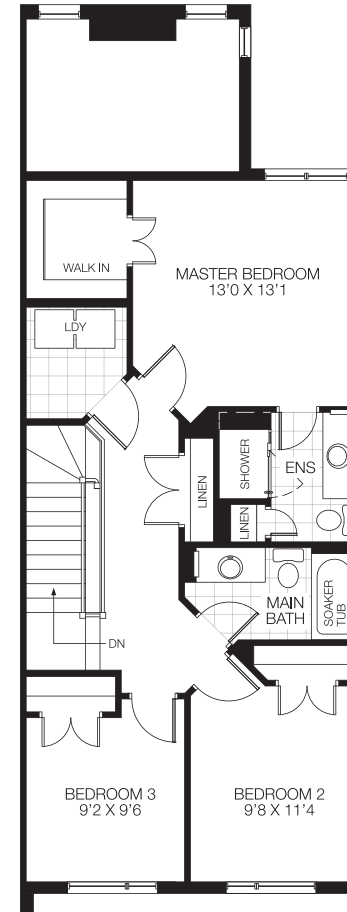

# Galileo 1,807 sq.ft. Interior Unit

**Ground floor**

■ Bulkhead or Drop Ceiling

**Opt. 1 Ground floor**  
Relocated fireplace

**Bedroom floor**  
3 bedrooms w/4pc ensuite

**Opt. 2 Bedroom floor**  
3 bedrooms w/3pc ensuite

**Basement**  
Finished area 295 sq.ft.

All dimensions are approximate. Actual usable floor space may vary from stated area. Structural/mechanical requirements may result in dimensional revisions and/or adjustments. Brick sides and rears are subject to site specifications. Plans and specifications are subject to change without notice. The ENERGY STAR® for New Homes Standard is administered and promoted in Canada by Natural Resources Canada. E. & O. E. 14/07/20