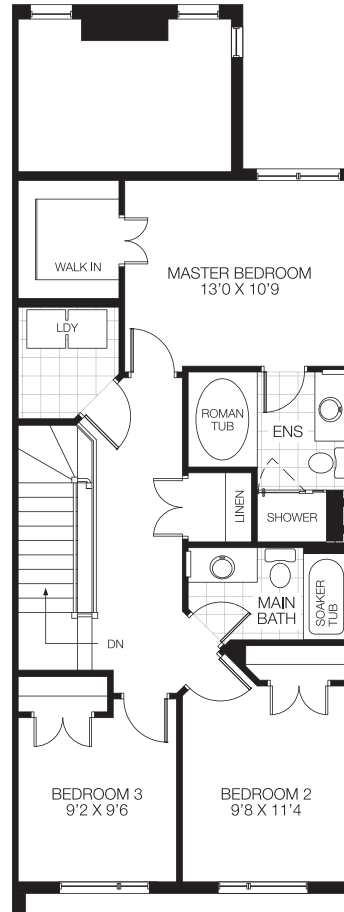

# Galileo 1,807 sq.ft. Interior Unit

**Ground floor**

■ Bulkhead or Drop Ceiling

**Opt. 1 Ground floor**  
Relocated fireplace

**Bedroom floor**  
3 bedrooms w/4pc ensuite

**Opt. 2 Bedroom floor**  
3 bedrooms w/3pc ensuite

**Basement**  
Finished area 295 sq.ft.

All dimensions are approximate. Actual usable floor space may vary from stated area. Structural/mechanical requirements may result in dimensional revisions and/or adjustments. Brick sides and rears are subject to site specifications. Plans and specifications are subject to change without notice. The ENERGY STAR® for New Homes Standard is administered and promoted in Canada by Natural Resources Canada. E. & O. E. 14/07/20