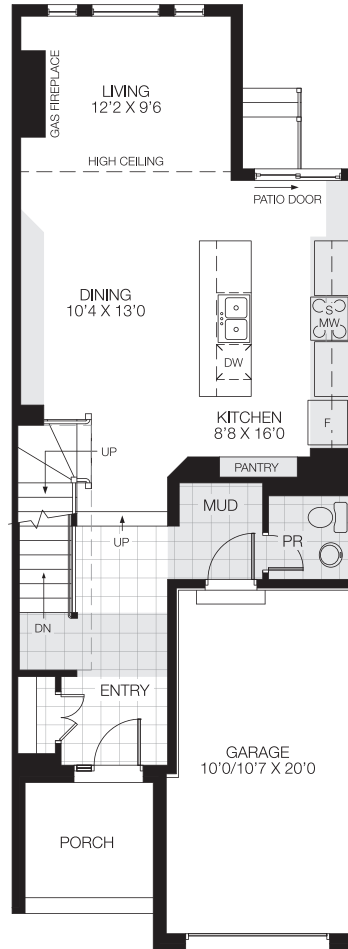

# Galileo 1,807 sq.ft. Interior Unit

**Ground floor**

■ Bulkhead or Drop Ceiling

**Opt. 1 Ground floor**  
Relocated fireplace

**Bedroom floor**  
3 bedrooms w/4pc ensuite

**Opt. 2 Bedroom floor**  
3 bedrooms w/3pc ensuite

**Basement**  
Finished area 295 sq.ft.

All dimensions are approximate. Actual usable floor space may vary from stated area. Structural/mechanical requirements may result in dimensional revisions and/or adjustments. Brick sides and rears are subject to site specifications. Plans and specifications are subject to change without notice. The ENERGY STAR® for New Homes Standard is administered and promoted in Canada by Natural Resources Canada. E. & O. E. 14/07/20