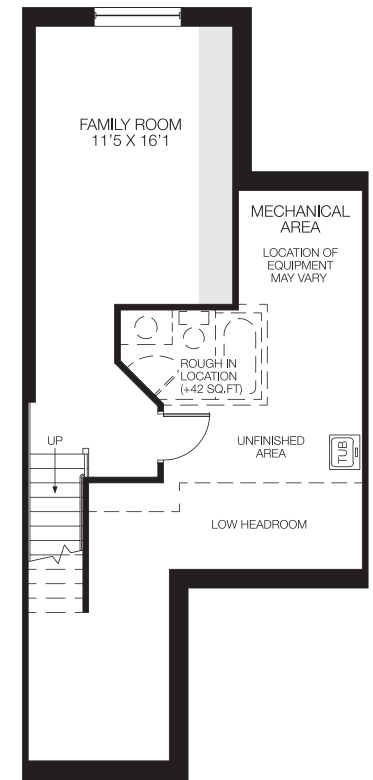

# Galileo 1,807 sq.ft. Interior Unit

**Ground floor**

■ Bulkhead or Drop Ceiling

**Opt. 1 Ground floor**  
Relocated fireplace

**Bedroom floor**  
3 bedrooms w/4pc ensuite

**Opt. 2 Bedroom floor**  
3 bedrooms w/3pc ensuite

**Basement**  
Finished area 295 sq.ft.

All dimensions are approximate. Actual usable floor space may vary from stated area. Structural/mechanical requirements may result in dimensional revisions and/or adjustments. Brick sides and rears are subject to site specifications. Plans and specifications are subject to change without notice. The ENERGY STAR® for New Homes Standard is administered and promoted in Canada by Natural Resources Canada. E. & O. E. 14/07/20