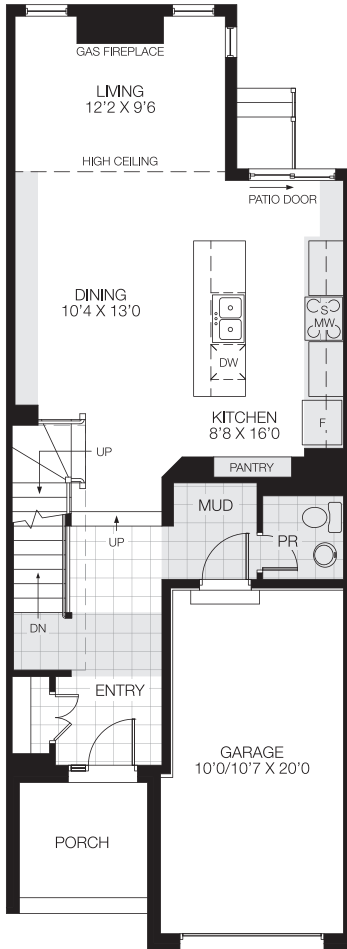

# Galileo 1,807 sq.ft. Interior Unit

**Ground floor**

■ Bulkhead or Drop Ceiling

**Opt. 1 Ground floor**  
Relocated fireplace

**Bedroom floor**  
3 bedrooms w/4pc ensuite

**Opt. 2 Bedroom floor**  
3 bedrooms w/3pc ensuite

**Basement**  
Finished area 295 sq.ft.

All dimensions are approximate. Actual usable floor space may vary from stated area. Structural/mechanical requirements may result in dimensional revisions and/or adjustments. Brick sides and rears are subject to site specifications. Plans and specifications are subject to change without notice. The ENERGY STAR® for New Homes Standard is administered and promoted in Canada by Natural Resources Canada. E. & O. E. 14/07/20