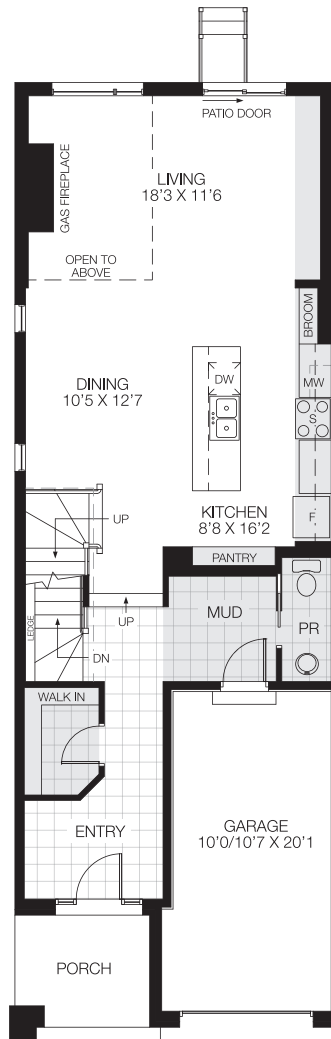

Hawking 2,336 sq.ft. End Unit

Ground floor

■ Bulkhead or Drop Ceiling

Bedroom floor
3 bedrooms w/luxury ensuite

Basement
Finished area 425 sq.ft.

All dimensions are approximate. Actual usable floor space may vary from stated area. Structural/mechanical requirements may result in dimensional revisions and/or adjustments. Brick sides and rears are subject to site specifications. Plans and specifications are subject to change without notice. The ENERGY STAR® for New Homes Standard is administered and promoted in Canada by Natural Resources Canada. E. & O. E. 16/07/20