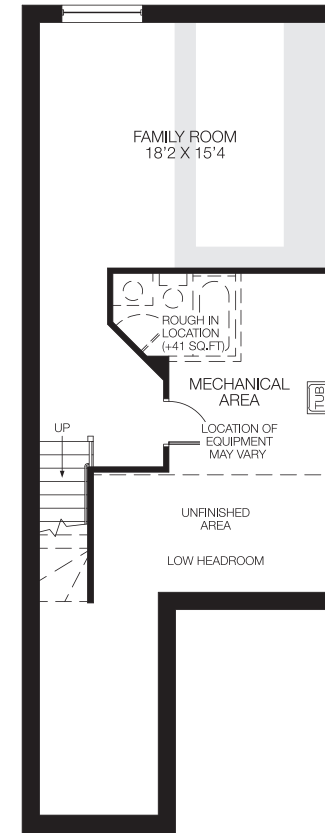

Hawking 2,336 sq.ft. End Unit

Ground floor

■ Bulkhead or Drop Ceiling

Bedroom floor
3 bedrooms w/luxury ensuite

Basement
Finished area 425 sq.ft.

All dimensions are approximate. Actual usable floor space may vary from stated area. Structural/mechanical requirements may result in dimensional revisions and/or adjustments. Brick sides and rears are subject to site specifications. Plans and specifications are subject to change without notice. The ENERGY STAR® for New Homes Standard is administered and promoted in Canada by Natural Resources Canada. E. & O. E. 16/07/20