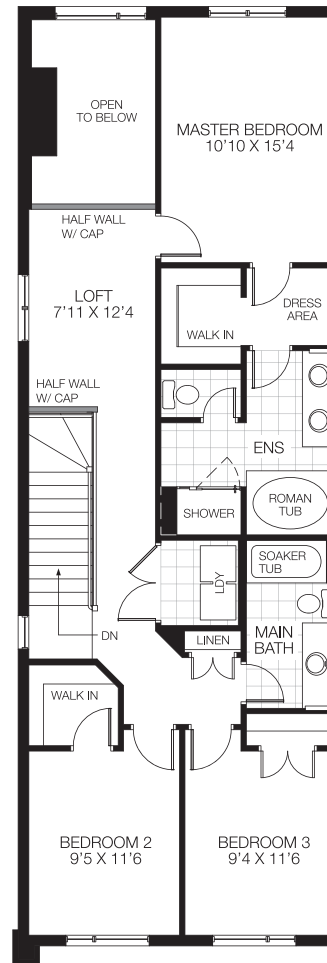

Hawking 2,336 sq.ft. End Unit

Ground floor

■ Bulkhead or Drop Ceiling

Bedroom floor
3 bedrooms w/luxury ensuite

Basement
Finished area 425 sq.ft.

All dimensions are approximate. Actual usable floor space may vary from stated area. Structural/mechanical requirements may result in dimensional revisions and/or adjustments. Brick sides and rears are subject to site specifications. Plans and specifications are subject to change without notice. The ENERGY STAR® for New Homes Standard is administered and promoted in Canada by Natural Resources Canada. E. & O. E. 16/07/20