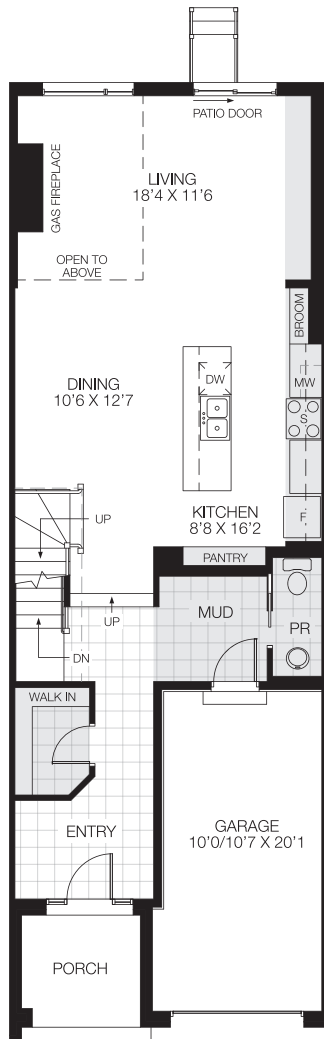

Hawking 2,336 sq.ft. Interior Unit

Ground floor

■ Bulkhead or Drop Ceiling

Bedroom floor
3 bedrooms w/luxury ensuite

Basement
Finished area 425 sq.ft.

All dimensions are approximate. Actual usable floor space may vary from stated area. Structural/mechanical requirements may result in dimensional revisions and/or adjustments. Brick sides and rears are subject to site specifications. Plans and specifications are subject to change without notice. The ENERGY STAR® for New Homes Standard is administered and promoted in Canada by Natural Resources Canada. E. & O. E. 16/07/20