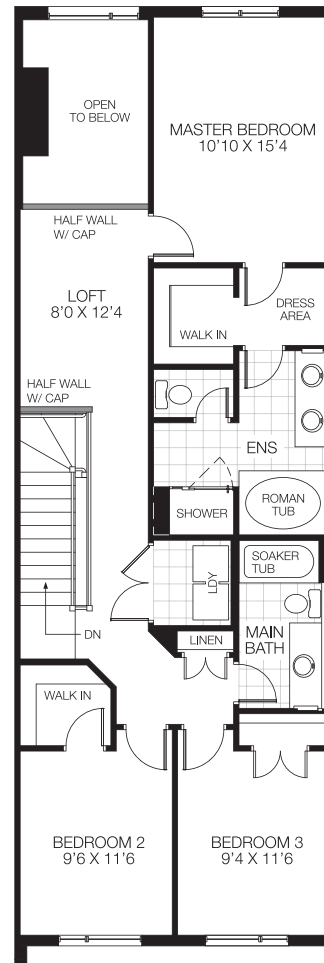

Hawking 2,336 sq.ft. Interior Unit

Ground floor

■ Bulkhead or Drop Ceiling

Bedroom floor
3 bedrooms w/luxury ensuite

Basement
Finished area 425 sq.ft.

All dimensions are approximate. Actual usable floor space may vary from stated area. Structural/mechanical requirements may result in dimensional revisions and/or adjustments. Brick sides and rears are subject to site specifications. Plans and specifications are subject to change without notice. The ENERGY STAR® for New Homes Standard is administered and promoted in Canada by Natural Resources Canada. E. & O. E. 16/07/20