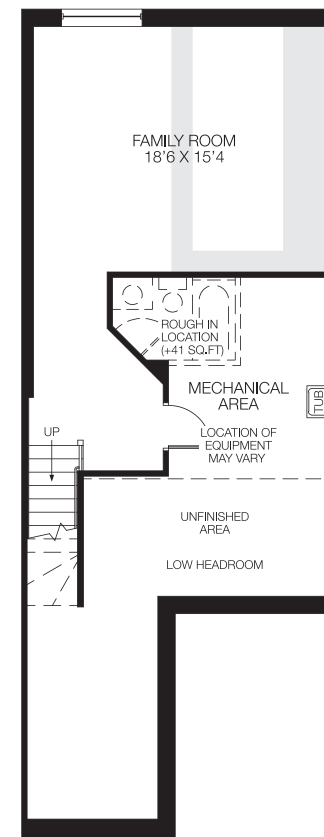

Hawking 2,336 sq.ft. Interior Unit

Ground floor

■ Bulkhead or Drop Ceiling

Bedroom floor
3 bedrooms w/luxury ensuite

Basement
Finished area 425 sq.ft.

All dimensions are approximate. Actual usable floor space may vary from stated area. Structural/mechanical requirements may result in dimensional revisions and/or adjustments. Brick sides and rears are subject to site specifications. Plans and specifications are subject to change without notice. The ENERGY STAR® for New Homes Standard is administered and promoted in Canada by Natural Resources Canada. E. & O. E. 16/07/20