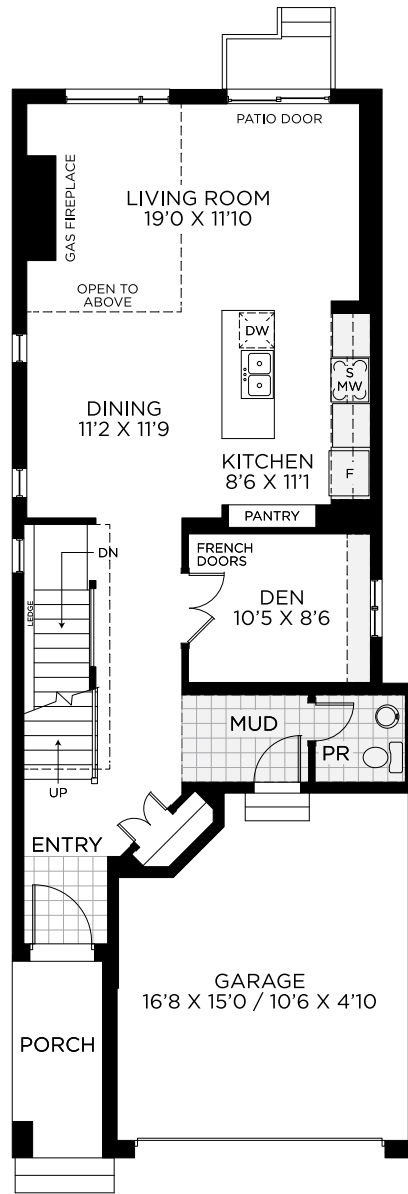

LAKEWOOD

2,064 SQ.FT.

31' DESIGN

PACIFIC SERIES

LAKEWOOD

2,064 SQ.FT.

31' DESIGN

PACIFIC SERIES

All illustrations are artist concepts and should be used as references only. Plans and specifications are subject to change without notice. All dimensions are approximate. Actual usable floor space may vary from the stated area. Structural/mechanical requirements may result in bulkheads, dimensional revisions, and/or minor adjustments that follow Taron regulations. Exterior steps and landings, including the garage, may vary with site grading. Brick sides and rears are subject to site specifications. Our homes are qualified under the CHBA's Net Zero Ready Home Labelling Program. Logo used with permission. E. & O. E. 18/03/2024