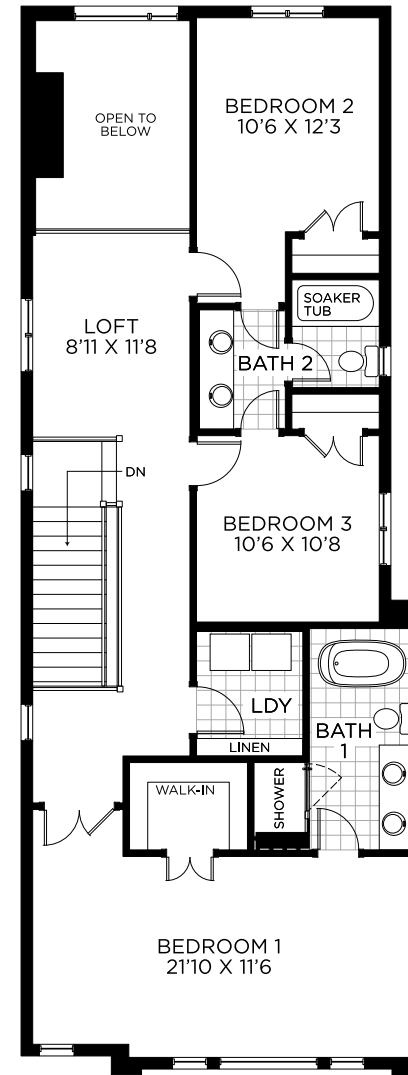

LAKEWOOD

2,064 SQ.FT.

31' DESIGN

PACIFIC SERIES

LAKEWOOD

2,064 SQ.FT.

31' DESIGN

PACIFIC SERIES

All illustrations are artist concepts and should be used as references only. Plans and specifications are subject to change without notice. All dimensions are approximate. Actual usable floor space may vary from the stated area. Structural/mechanical requirements may result in bulkheads, dimensional revisions, and/or minor adjustments that follow Taron regulations. Exterior steps and landings, including the garage, may vary with site grading. Brick sides and rears are subject to site specifications. Our homes are qualified under the CHBA's Net Zero Ready Home Labelling Program. Logo used with permission. E. & O. E. 18/03/2024