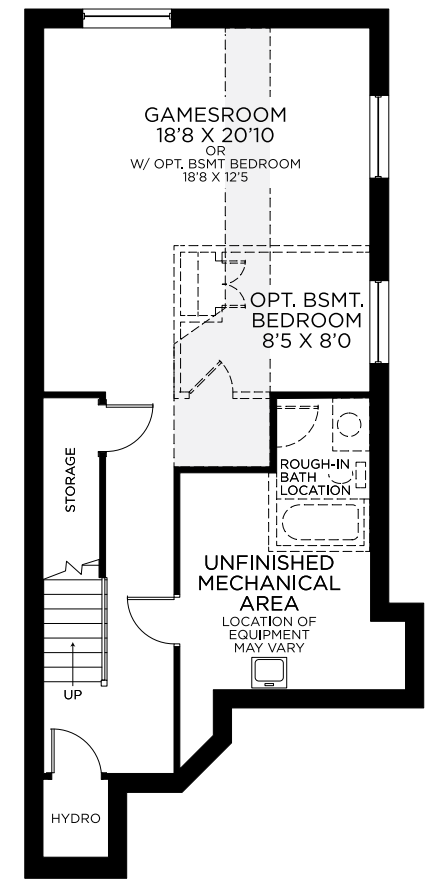

LAKEWOOD

2,064 SQ.FT.

31' DESIGN

PACIFIC SERIES

LAKEWOOD

2,064 SQ.FT.

31' DESIGN

PACIFIC SERIES

All illustrations are artist concepts and should be used as references only. Plans and specifications are subject to change without notice. All dimensions are approximate. Actual usable floor space may vary from the stated area. Structural/mechanical requirements may result in bulkheads, dimensional revisions, and/or minor adjustments that follow Taron regulations. Exterior steps and landings, including the garage, may vary with site grading. Brick sides and rears are subject to site specifications. Our homes are qualified under the CHBA's Net Zero Ready Home Labelling Program. Logo used with permission. E. & O. E. 18/03/2024