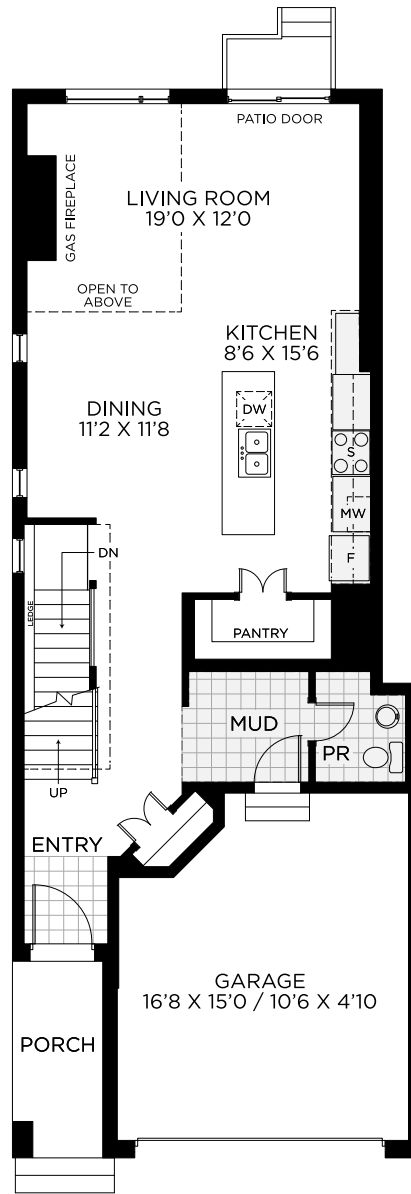

LAKEWOOD

2,064 SQ.FT.

31' DESIGN

PACIFIC SERIES

LAKEWOOD

2,064 SQ.FT.

31' DESIGN

PACIFIC SERIES

All illustrations are artist concepts and should be used as references only. Plans and specifications are subject to change without notice. All dimensions are approximate. Actual usable floor space may vary from the stated area. Structural/mechanical requirements may result in bulkheads, dimensional revisions, and/or minor adjustments that follow Taron regulations. Exterior steps and landings, including the garage, may vary with site grading. Brick sides and rears are subject to site specifications. Our homes are qualified under the CHBA's Net Zero Ready Home Labelling Program. Logo used with permission. E. & O. E. 18/03/2024