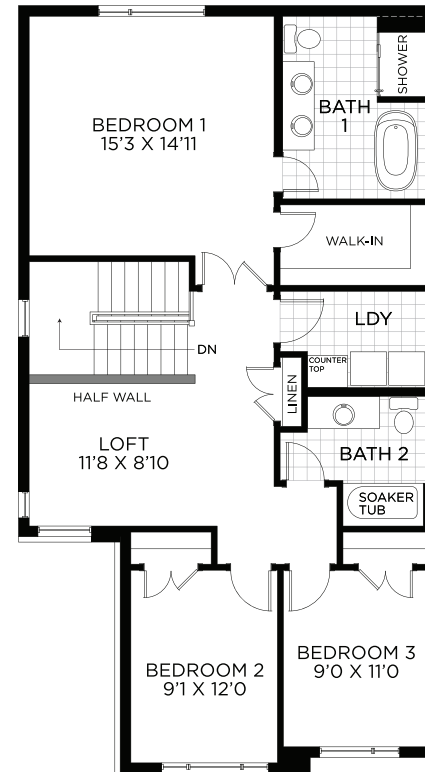

LONSDALE

1,980 SQ.FT.

35' DESIGN

PACIFIC SERIES

LONSDALE

1,980 SQ.FT.

35' DESIGN

PACIFIC SERIES

Finished Area 463 sq.ft.

All illustrations are artist concepts and should be used as references only. Plans and specifications are subject to change without notice. All dimensions are approximate. Actual usable floor space may vary from the stated area. Structural/mechanical requirements may result in bulkheads, dimensional revisions, and/or minor adjustments that follow Taron regulations. Exterior steps and landings, including the garage, may vary with site grading. Brick sides and rears are subject to site specifications. Our homes are qualified under the CHBA's Net Zero Ready Home Labelling Program. Logo used with permission. E. & O. E. 18/03/2024