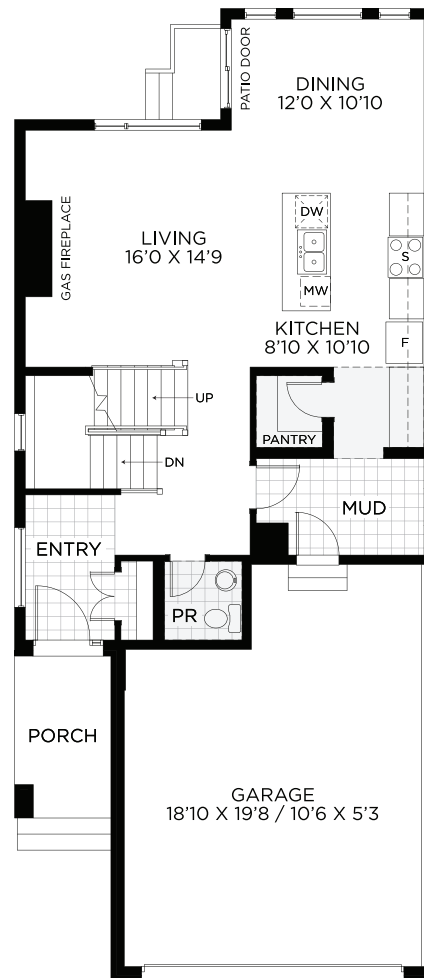

LONSDALE

1,980 SQ.FT.

35' DESIGN

PACIFIC SERIES

LONSDALE

1,980 SQ.FT.

35' DESIGN

PACIFIC SERIES

Finished Area 463 sq.ft.

All illustrations are artist concepts and should be used as references only. Plans and specifications are subject to change without notice. All dimensions are approximate. Actual usable floor space may vary from the stated area. Structural/mechanical requirements may result in bulkheads, dimensional revisions, and/or minor adjustments that follow Taron regulations. Exterior steps and landings, including the garage, may vary with site grading. Brick sides and rears are subject to site specifications. Our homes are qualified under the CHBA's Net Zero Ready Home Labelling Program. Logo used with permission. E. & O. E. 18/03/2024