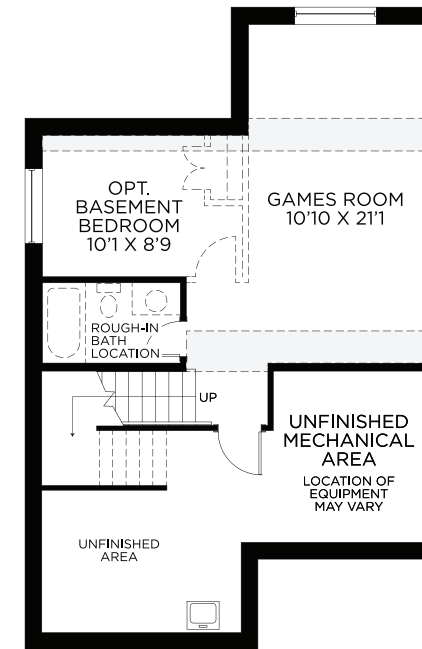

LONSDALE

1,980 SQ.FT.

35' DESIGN

PACIFIC SERIES

LONSDALE

1,980 SQ.FT.

35' DESIGN

PACIFIC SERIES

Finished Area 463 sq.ft.

All illustrations are artist concepts and should be used as references only. Plans and specifications are subject to change without notice. All dimensions are approximate. Actual usable floor space may vary from the stated area. Structural/mechanical requirements may result in bulkheads, dimensional revisions, and/or minor adjustments that follow Taron regulations. Exterior steps and landings, including the garage, may vary with site grading. Brick sides and rears are subject to site specifications. Our homes are qualified under the CHBA's Net Zero Ready Home Labelling Program. Logo used with permission. E. & O. E. 18/03/2024