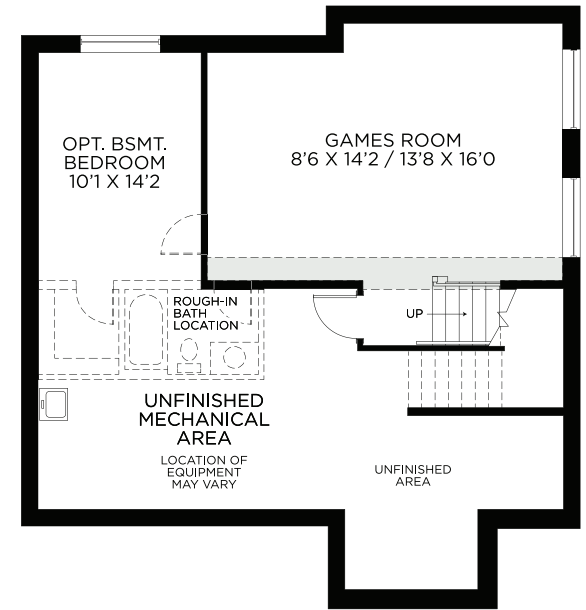

NANAIMO

2,482 SQ.FT.

44' DESIGN

HORIZON SERIES

NANAIMO

2,482 SQ.FT.

44' DESIGN

HORIZON SERIES