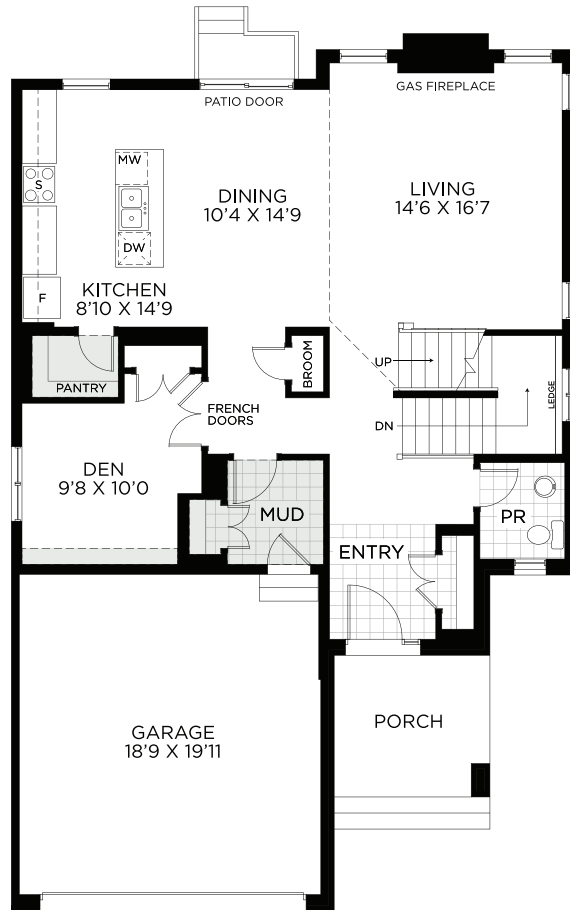

NANAIMO

2,482 SQ.FT.

44' DESIGN

HORIZON SERIES

NANAIMO

2,482 SQ.FT.

44' DESIGN

HORIZON SERIES