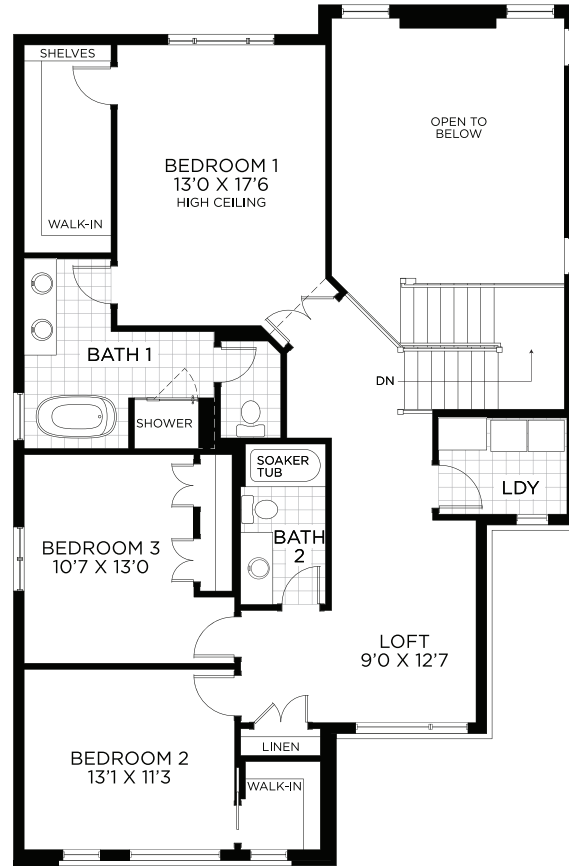

NANAIMO

2,482 SQ.FT.

44' DESIGN

HORIZON SERIES

NANAIMO

2,482 SQ.FT.

44' DESIGN

HORIZON SERIES

All illustrations are artist concepts and should be used as references only. Plans and specifications are subject to change without notice. All dimensions are approximate. Actual usable floor space may vary from the stated area. Structural/mechanical requirements may result in bulkheads, dimensional revisions, and/or minor adjustments that follow Tarion regulations. Exterior steps and landings, including the garage, may vary with site grading. Brick sides and rears are subject to site specifications. Our homes are qualified under the CHBA's Net Zero Ready Home Labelling Program. Logo used with permission. E. & O. E. 18/03/2024