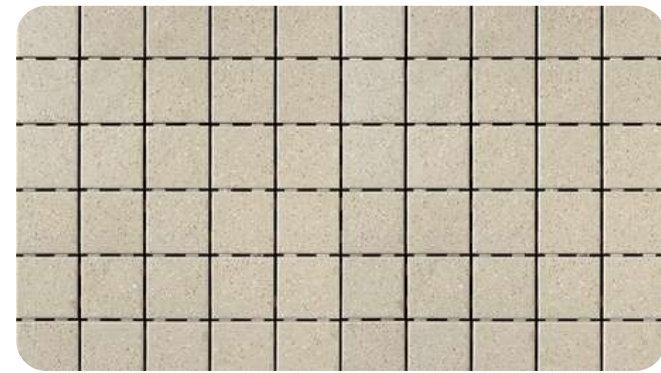

Upgrade Floor Tiles

Tiled Shower Base Only*

Quebec
2x2
Egyptian Stone Matte