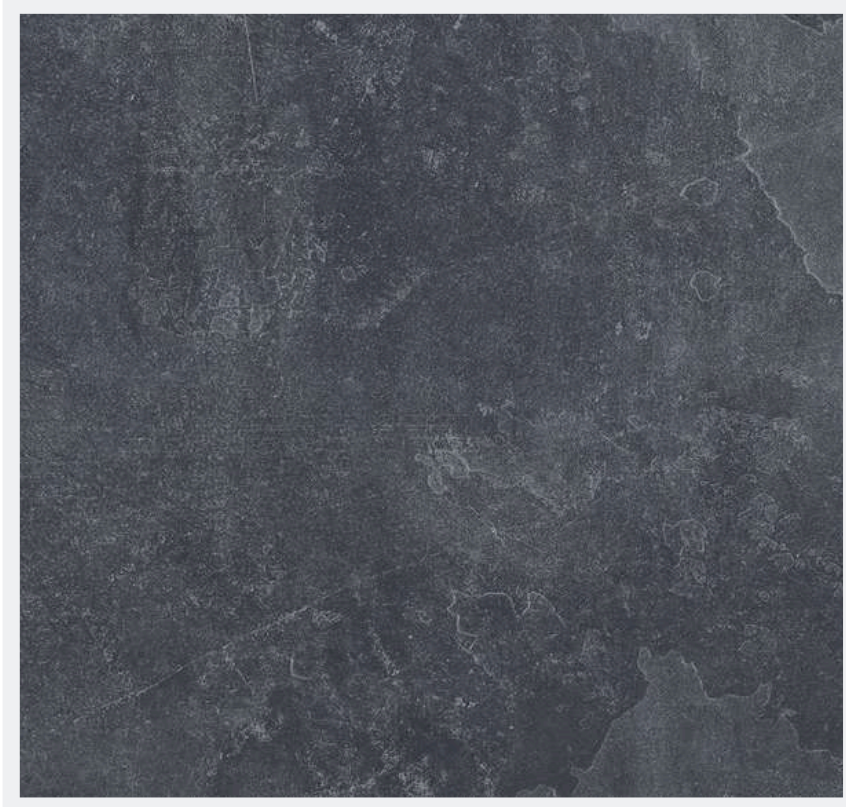

Upgrade Floor Tiles

Package C

Olympia

Loop 20x20
Anthracite Matte