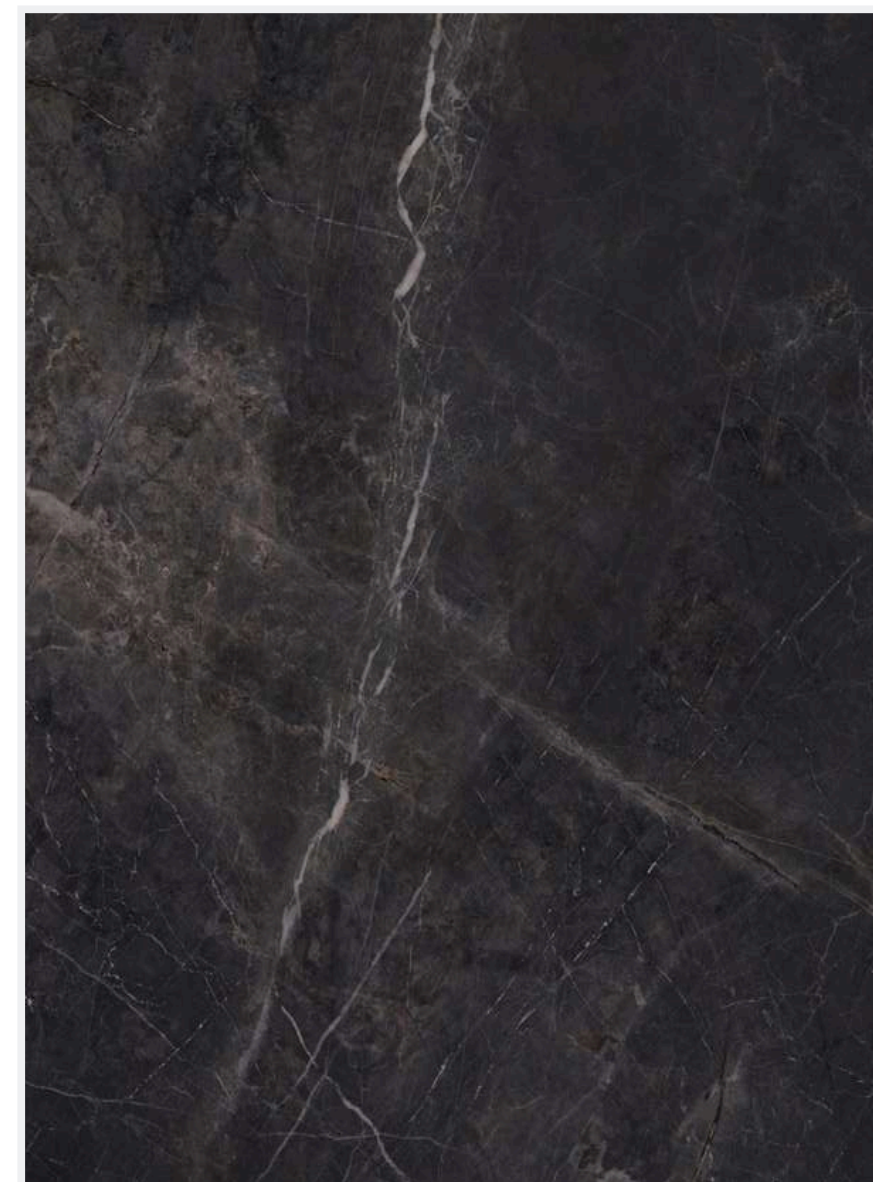

Varese 12x24
Chiaro Matte