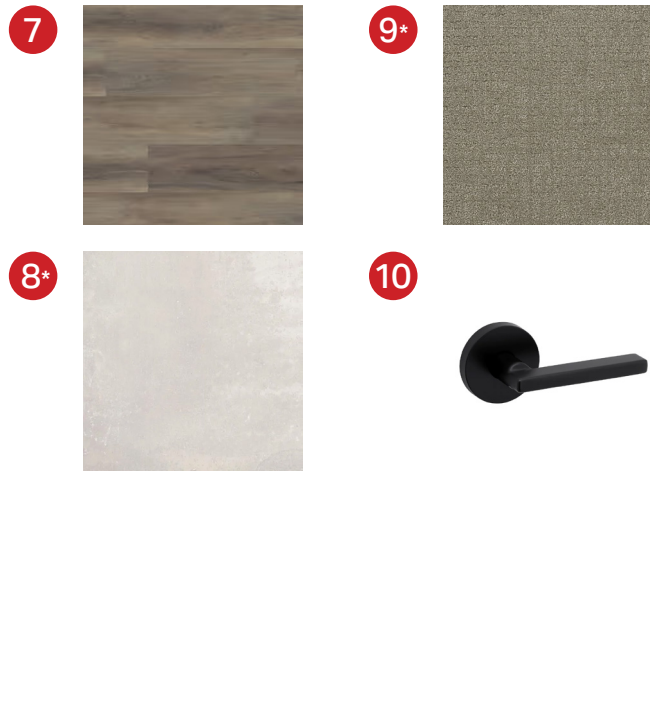

4
BACKSPLASH
 Olympia Picket
 Light Grey with
 Light Grey Grout

5
**KITCHEN CABINET
 DOOR HANDLES**
 Berenson Glacier
 Black (Matte)

6
KITCHEN FAUCET
 Kalia SPECIFIK Single
 Handle KF1836-160
 Black (Matte)

14
BATHROOM FAUCET
 Waltec Caraquet
 Chrome W22216-LPU

15
CABINETRY
 Archipel 2318
 Comores

16
**BATHROOM CABINET DOOR
 HANDLES**
 Canadiana Glacier Edge Pull
 Polished Chrome

KITCHEN

THROUGHOUT

BATHROOMS

1
UPPER CABINETRY
 Premoule Model
 2000-1 V67WT
 Rumour (*Matte*)

2
**LOWER CABINETRY
 & PANTRY/STORAGE**
 Premoule Model
 179 B10R White

3
**KITCHEN
 COUNTERTOP**
 White Quartz

4
BACKSPLASH
 Olympia Picket
 White (*Glossy*)
 with White Grout

5
**KITCHEN CABINET
 DOOR HANDLES**
 Berenson Glacier
 Black (*Matte*)