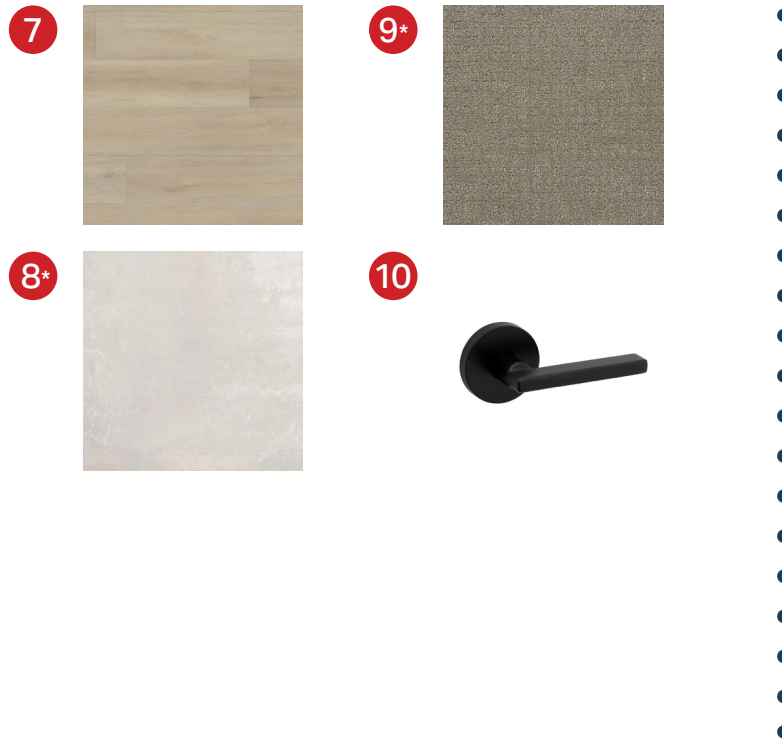

KITCHEN

THROUGHOUT

BATHROOMS

1
UPPER CABINETRY
 Premoule Model
 2000-1 A60WT
 Chiffon (Matte)

2
**LOWER CABINETRY
 & PANTRY/STORAGE**
 Premoule Model
 179 B10R White

3
**KITCHEN
 COUNTERTOP**
 White Quartz

4
BACKSPLASH
 Olympia Picket
 Light Grey with
 Light Grey Grout

5
**KITCHEN CABINET
 DOOR HANDLES**
 Berenson Glacier
 Black (Matte)

6
KITCHEN FAUCET
 Kalia SPECIFIK Single
 Handle KF1836-160
 Black (Matte)

7
VINYL FLOORING
 Archipel 2318
 Comores

8*
TILE FLOORING
 Euro Xbeton Grit Sand
 (Matte) 12 x 24
 applicable for Knightsbridge only

9*
CARPET
 IN STYLE DW288
 6054 Stratosphere
 *applicable for
 Knightsbridge only*

6
KITCHEN FAUCET
 Kalia SPECIFIK Single
 Handle KF1836-160
 Black (*Matte*)

7
VINYL FLOORING
 Archipel 2321
 Seychelles

8*
TILE FLOORING
 Euro Xbeton Grit Sand
 (*Matte*) 12 x 24
 applicable for Knightsbridge only