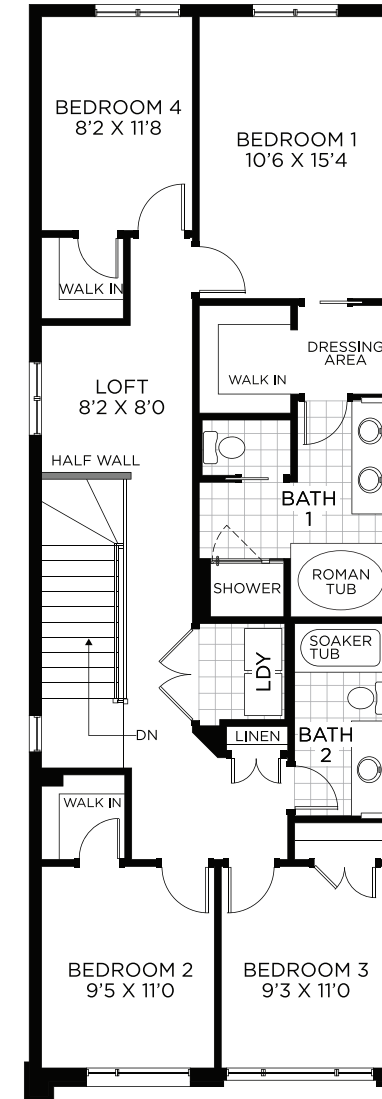

Atlantis II

End Unit - Town

End Unit - Town

Atlantis II

2,433 sq.ft.

Basement
Finished Area 413 sq.ft.

Ground Floor

Bedroom Floor

OPT. Bedroom Floor
with 4 Bedrooms