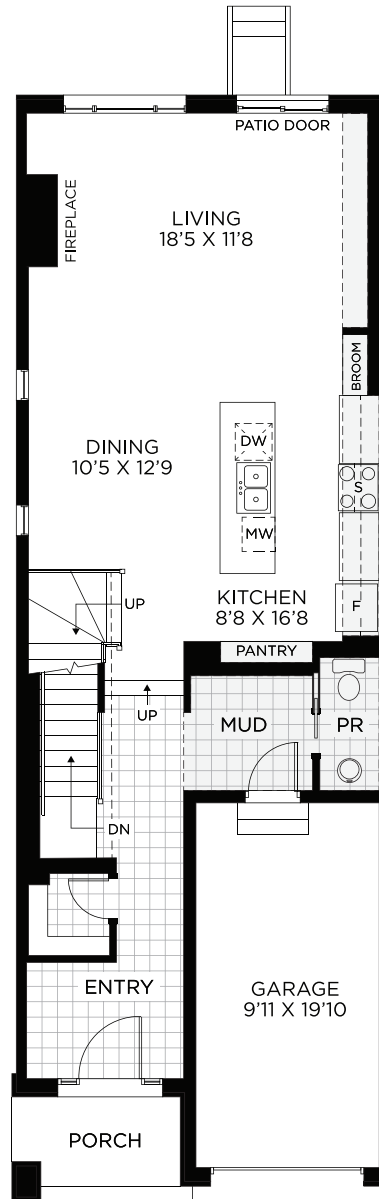

Atlantis II

End Unit - Town

End Unit - Town

Atlantis II

2,433 sq.ft.

Basement
Finished Area 413 sq.ft.

Ground Floor

Bedroom Floor

OPT. Bedroom Floor
with 4 Bedrooms