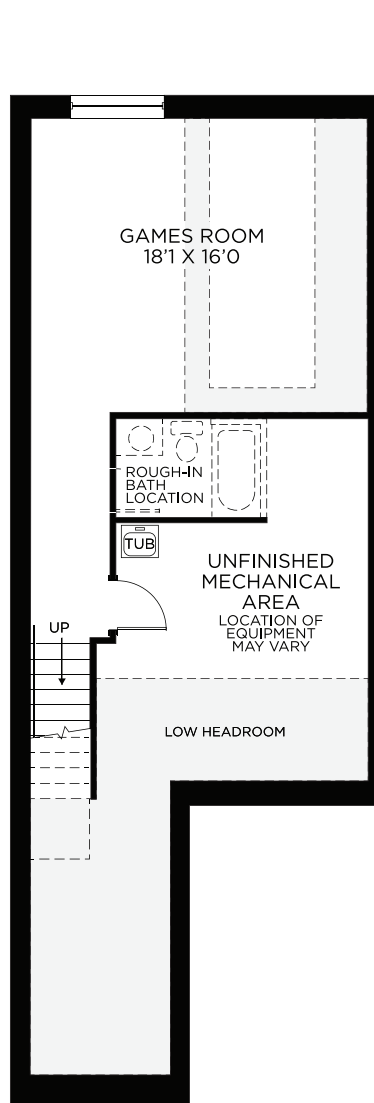

Atlantis II

End Unit - Town

End Unit - Town

Atlantis II

2,433 sq.ft.

Basement
Finished Area 413 sq.ft.

Ground Floor

Bedroom Floor

OPT. Bedroom Floor
with 4 Bedrooms