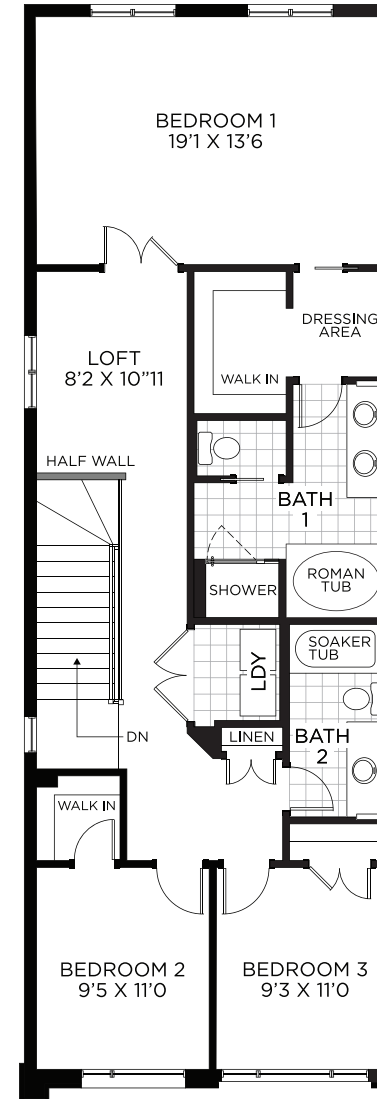

Atlantis II

End Unit - Town

End Unit - Town

Atlantis II

2,433 sq.ft.

Basement
Finished Area 413 sq.ft.

Ground Floor

Bedroom Floor

OPT. Bedroom Floor
with 4 Bedrooms