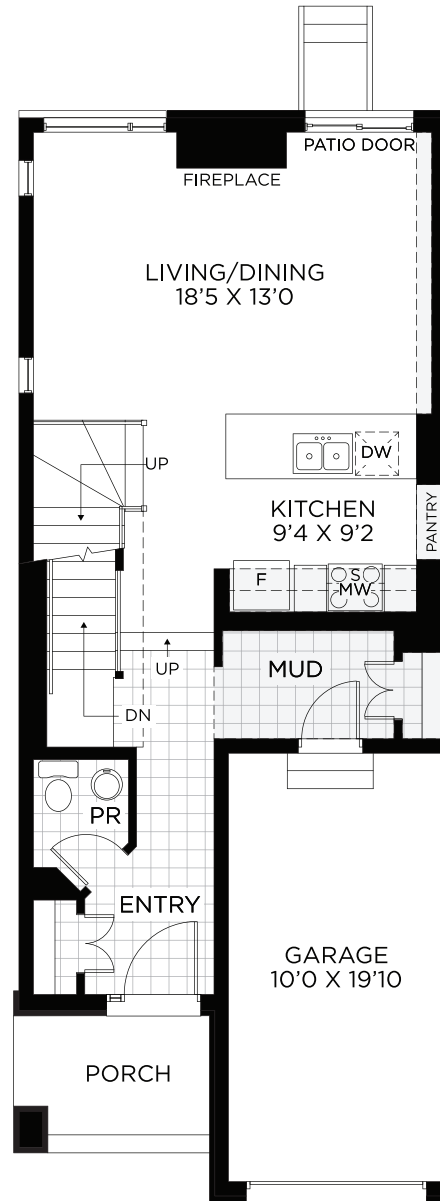

Apollo

End Unit - Town

End Unit - Town

Apollo

1,803 sq.ft.

Basement
Finished Area 251 sq.ft.

Ground Floor

Bedroom Floor