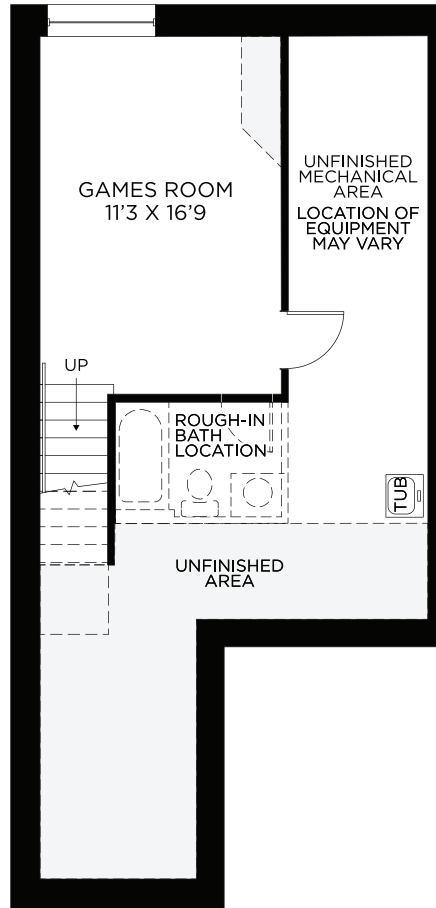

Apollo

End Unit - Town

End Unit - Town

Apollo

1,803 sq.ft.

Basement
Finished Area 251 sq.ft.

Ground Floor

Bedroom Floor