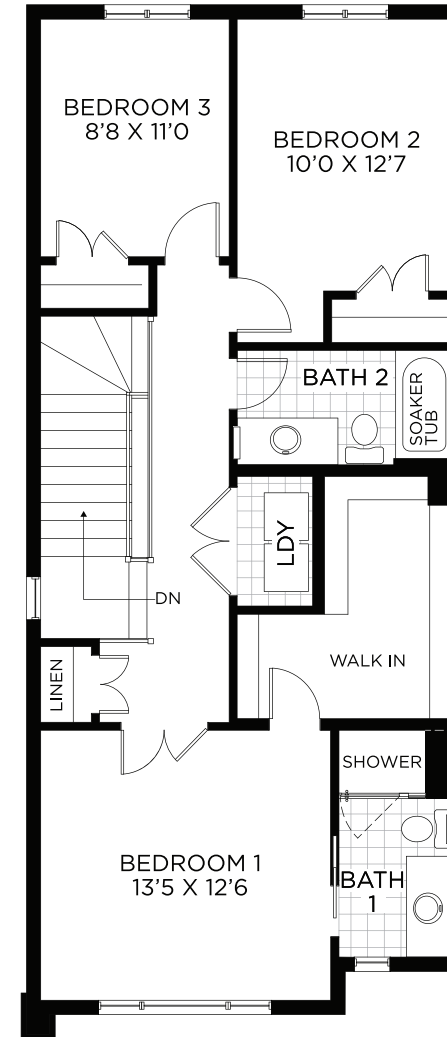

Apollo

End Unit - Town

End Unit - Town

Apollo

1,803 sq.ft.

Basement
Finished Area 251 sq.ft.

Ground Floor

Bedroom Floor