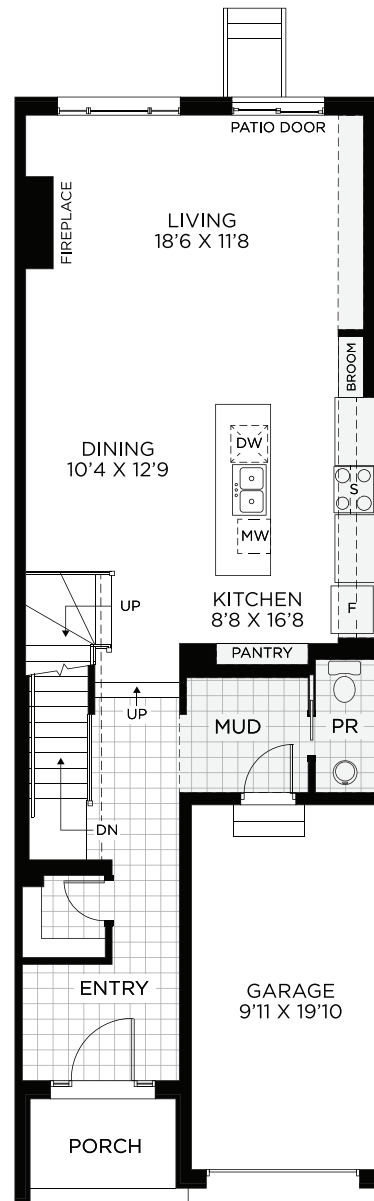

Atlantis II

Interior Unit - Town

Atlantis II

Basement
Finished Area 413 sq.ft.

Ground Floor

Bedroom Floor

OPT. Bedroom Floor
with 4 Bedrooms