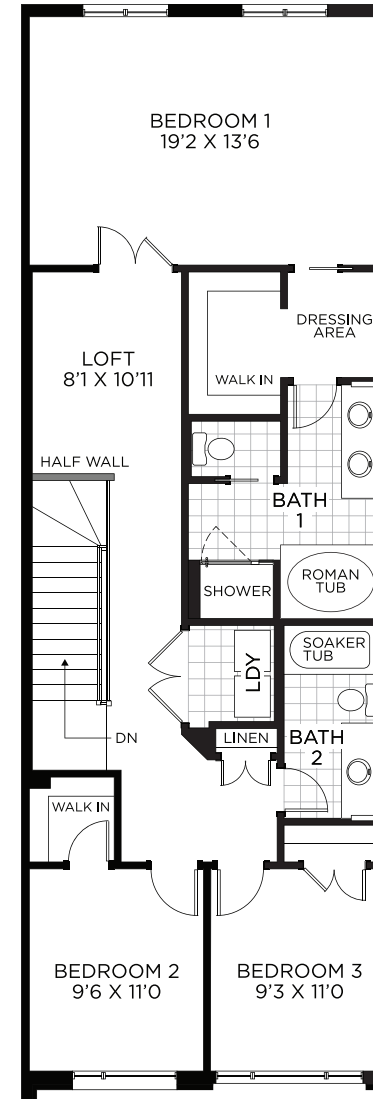

Atlantis II

Interior Unit - Town

Atlantis II

Basement
Finished Area 413 sq.ft.

Ground Floor

Bedroom Floor

OPT. Bedroom Floor
with 4 Bedrooms