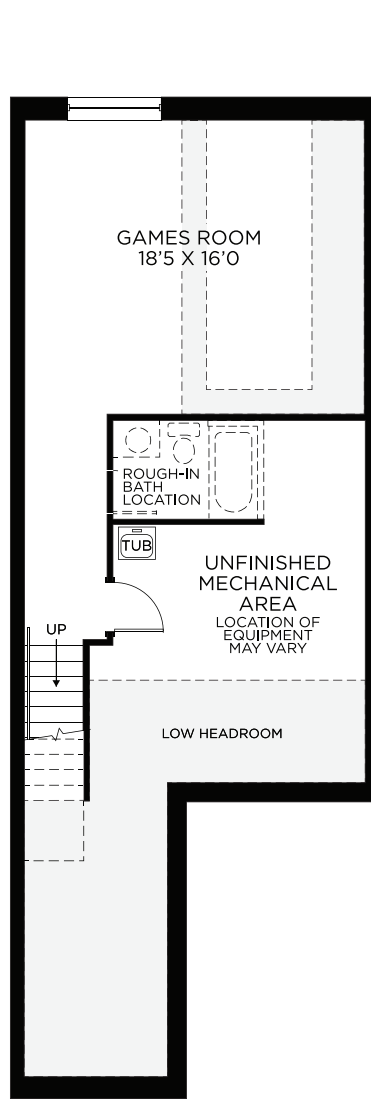

Atlantis II

Interior Unit - Town

Atlantis II

Basement
Finished Area 413 sq.ft.

Ground Floor

Bedroom Floor

OPT. Bedroom Floor
with 4 Bedrooms