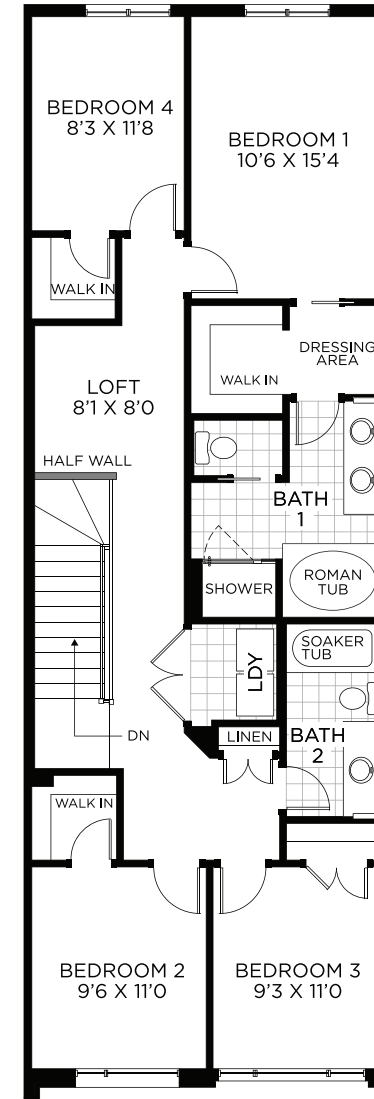

Atlantis II

Interior Unit - Town

Atlantis II

Basement
Finished Area 413 sq.ft.

Ground Floor

Bedroom Floor

OPT. Bedroom Floor
with 4 Bedrooms