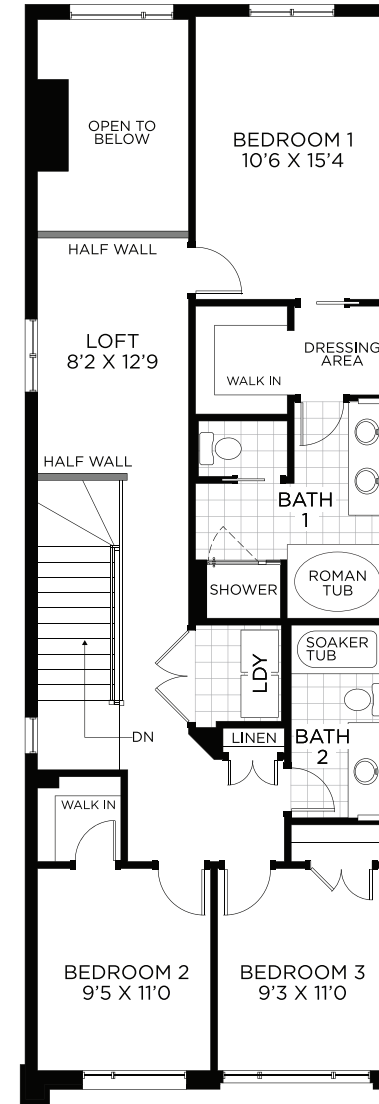

Atlantis

End Unit - Town

End Unit - Town

Atlantis

2,326 sq.ft.

Basement
Finished Area 413 sq.ft.

Ground Floor

Bedroom Floor