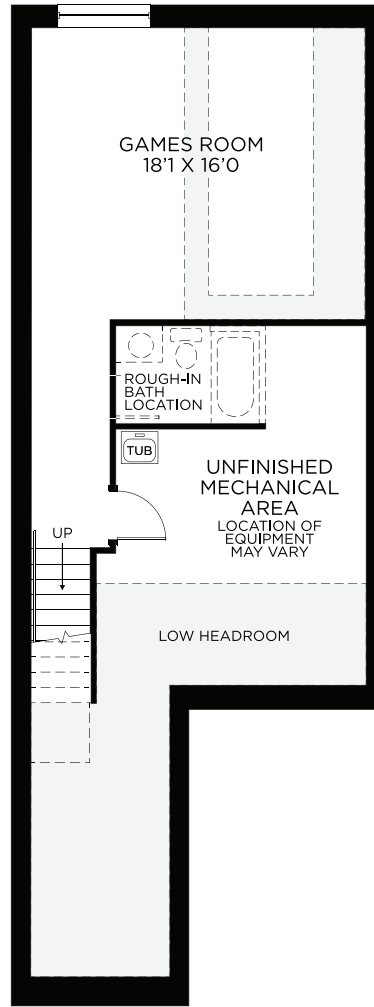

Atlantis

End Unit - Town

End Unit - Town

Atlantis

2,326 sq.ft.

Basement
Finished Area 413 sq.ft.

Ground Floor

Bedroom Floor