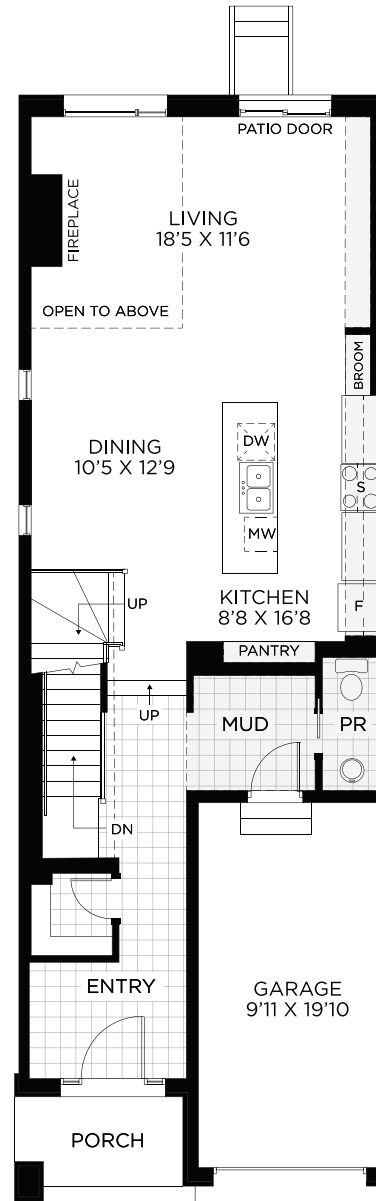

Atlantis

End Unit - Town

End Unit - Town

Atlantis

2,326 sq.ft.

Basement
Finished Area 413 sq.ft.

Ground Floor

Bedroom Floor