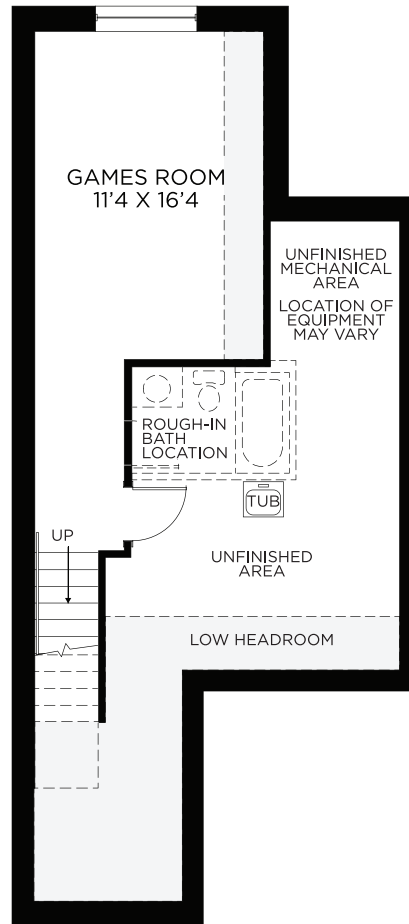

Calypso

End Unit - Town

End Unit - Town

Calypso

1,784 sq.ft.

Basement
Finished Area 296 sq.ft.

Ground Floor

Bedroom Floor