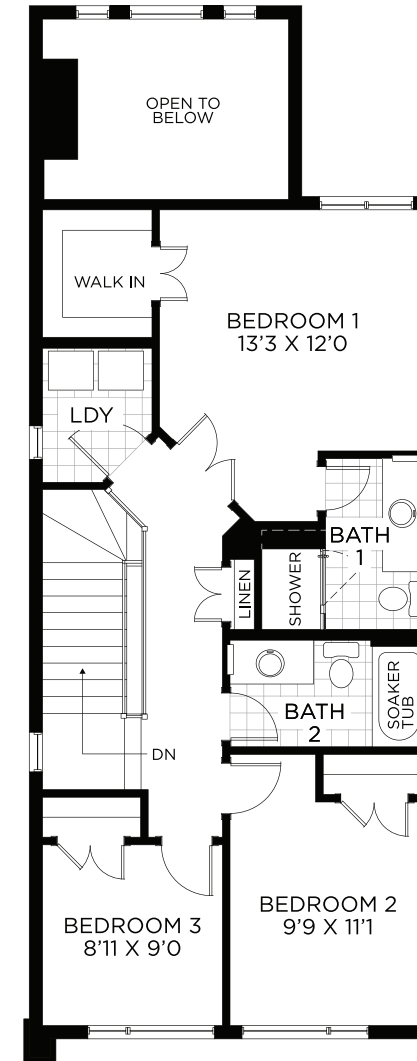

Calypso

End Unit - Town

End Unit - Town

Calypso

1,784 sq.ft.

Basement
Finished Area 296 sq.ft.

Ground Floor

Bedroom Floor