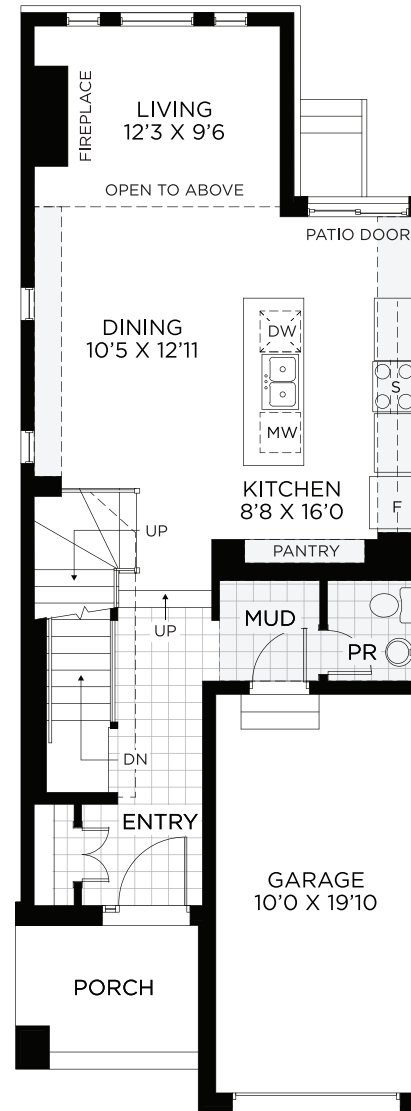

Calypso

End Unit - Town

End Unit - Town

Calypso

1,784 sq.ft.

Basement
Finished Area 296 sq.ft.

Ground Floor

Bedroom Floor