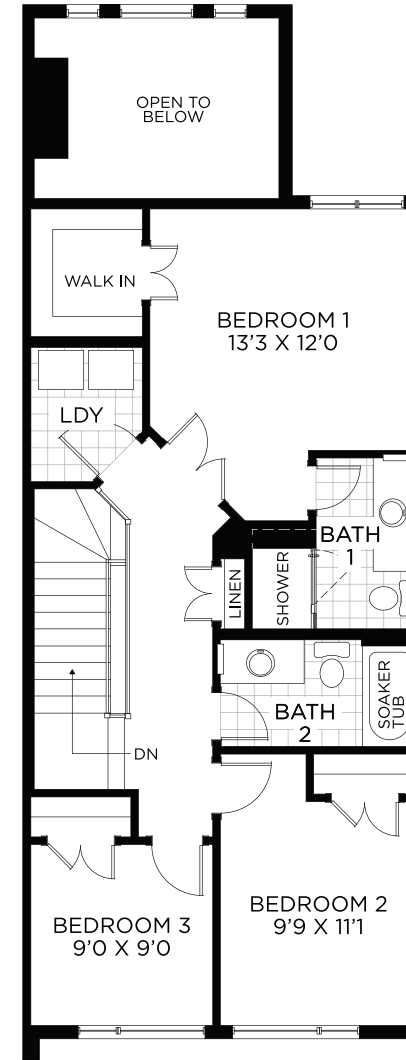

Calypso

Interior Unit - Town

Interior Unit - Town

Calypso

1,784 sq.ft.

Basement
Finished Area 296 sq.ft.

Ground Floor

Bedroom Floor