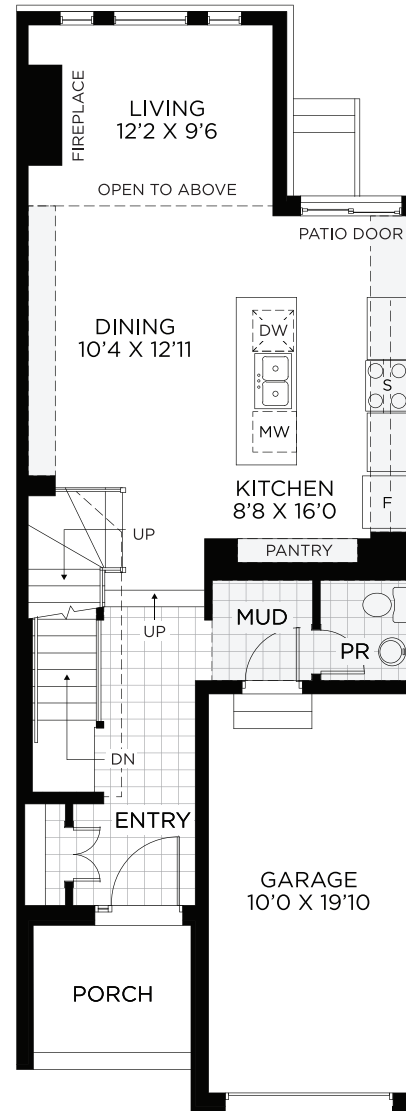

Calypso

Interior Unit - Town

Interior Unit - Town

Calypso

1,784 sq.ft.

Basement
Finished Area 296 sq.ft.

Ground Floor

Bedroom Floor