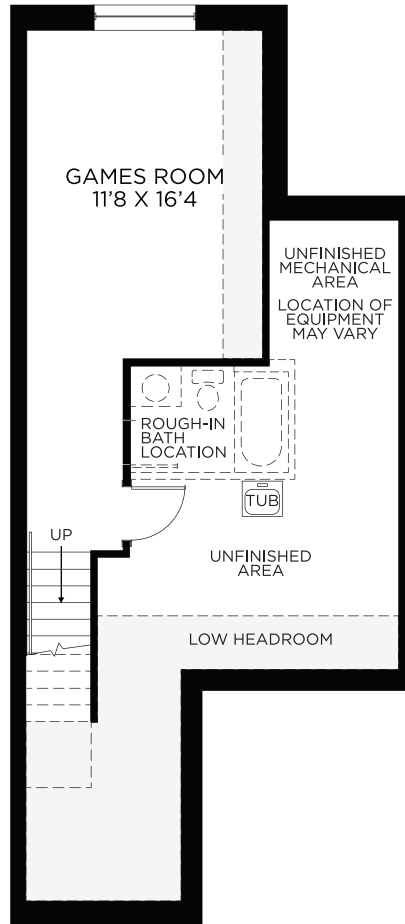

Calypso

Interior Unit - Town

Interior Unit - Town

Calypso

1,784 sq.ft.

Basement
Finished Area 296 sq.ft.

Ground Floor

Bedroom Floor