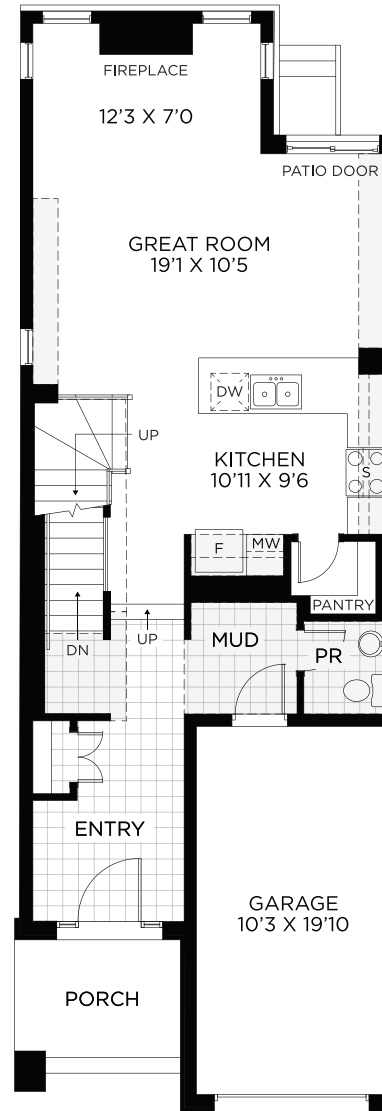

Discovery

End Unit - Town

End Unit - Town

Discovery

2,144 sq.ft.

Basement
Finished Area 308 sq.ft.

Ground Floor

Bedroom Floor