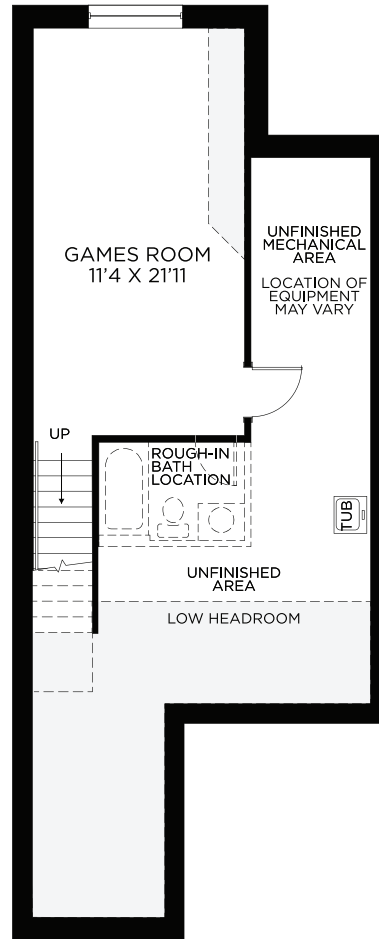

Discovery

End Unit - Town

End Unit - Town

Discovery

2,144 sq.ft.

Basement
Finished Area 308 sq.ft.

Ground Floor

Bedroom Floor