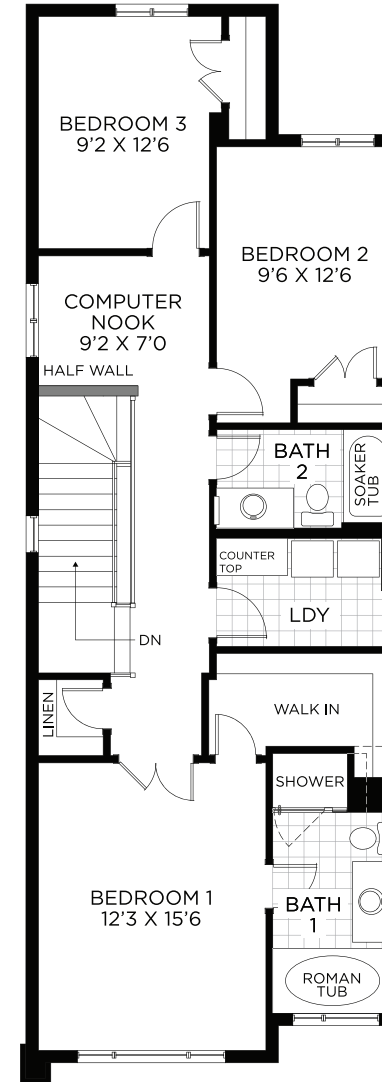

Discovery

End Unit - Town

End Unit - Town

Discovery

2,144 sq.ft.

Basement
Finished Area 308 sq.ft.

Ground Floor

Bedroom Floor