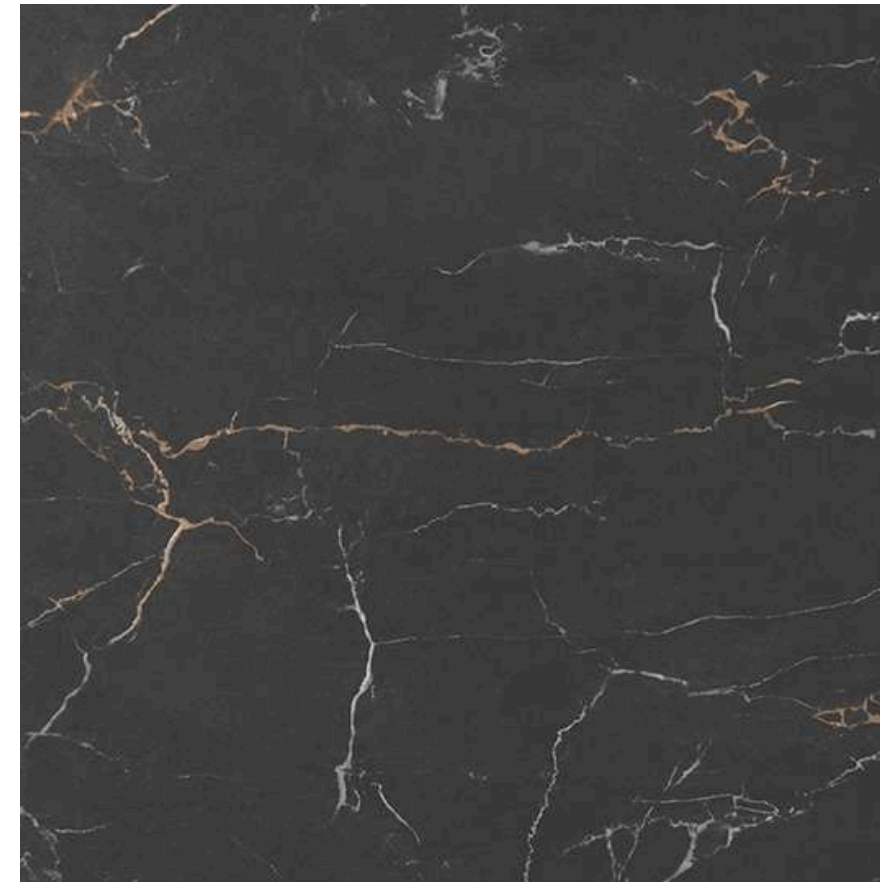

Quebec 12x11
Dark Grey

Quebec 12x11
Black

Upgrade Floor Tiles

Luxury Centura

Jewels 24x24
Extra White

Jewels 24x24
Moonless

Jewels 24x24
Black Gold

Jewels 24x24
Emperador