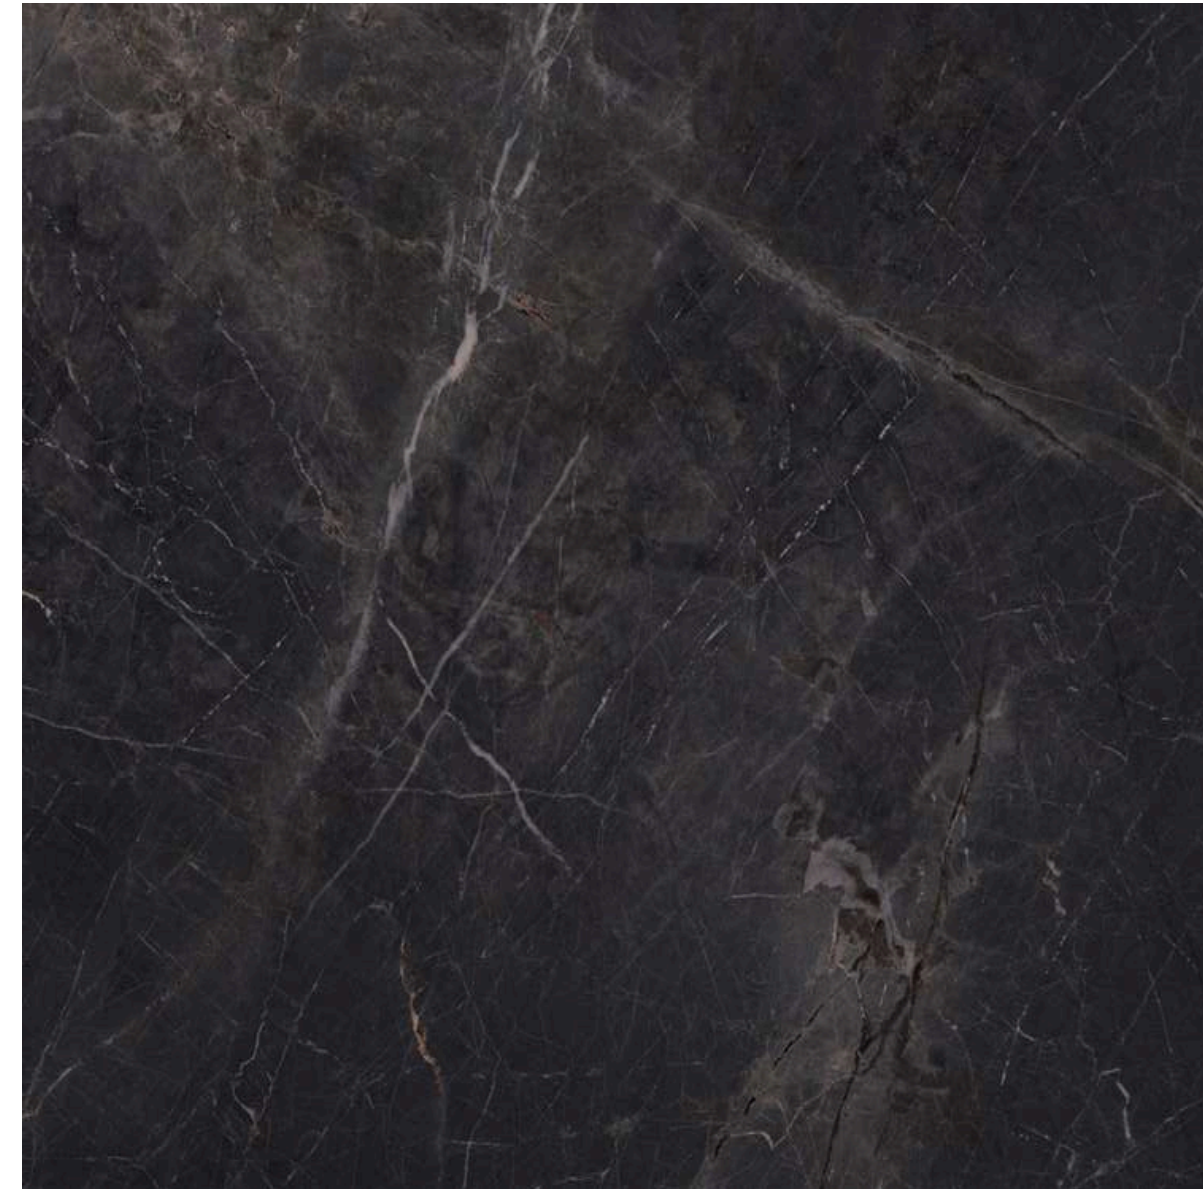

Varese 24x24
Chiaro Matte