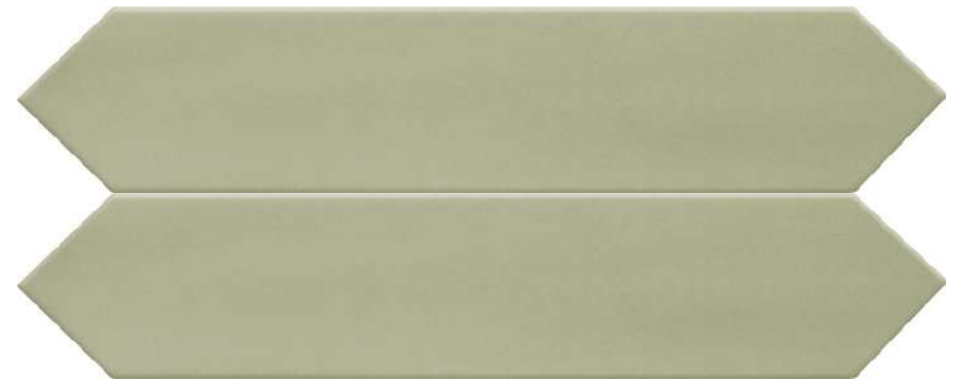

Package C

Centura

Lanse
2x10
Rose Matte

Lanse
2x10
Blue Matte

Lanse
2x10
Bahia Matte

Lanse
2x10
Navy Matte

Lanse
2x10
Mint Matte

Package pricing is subject to change without notice. Please note selections are limited to items listed in the Urbandale Design Centre online catalogue only.