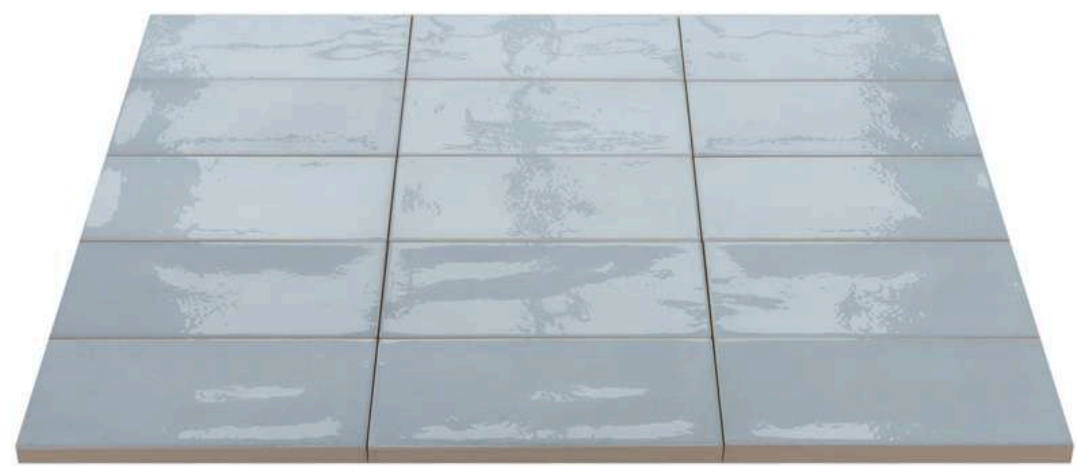

Upgrade Kitchen Backsplash

Package F

Cerrotec

Stone Glamour
4x12
Calacatta Matte

Stone Glamour
4x12
Calacatta
Polished

Upgrade Kitchen Backsplash

Package F

Cerrotec