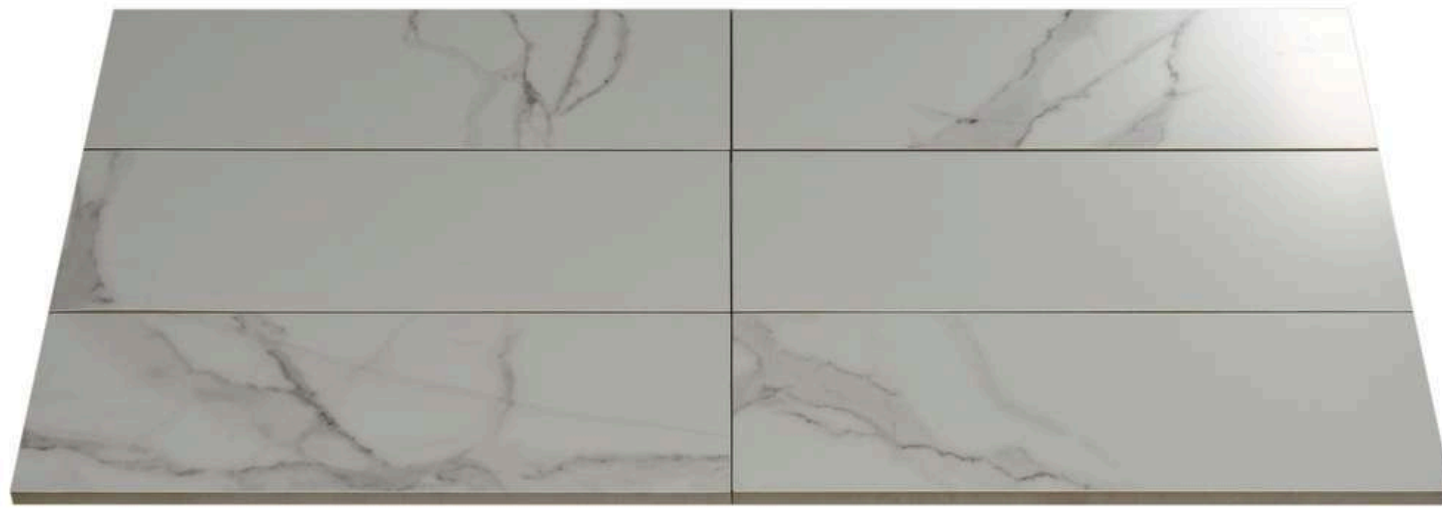

Upgrade Kitchen Backsplash

Package F

Cerrotec

Stone Glamour
4x12
Calacatta Matte