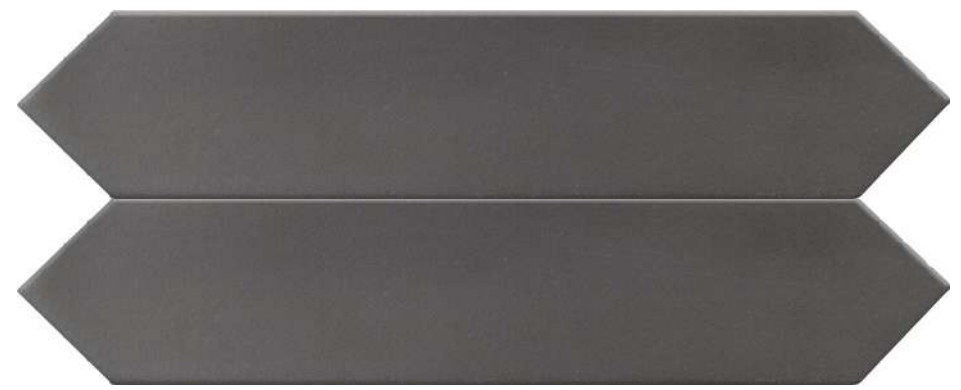

Lanse
2x10
Black Matte