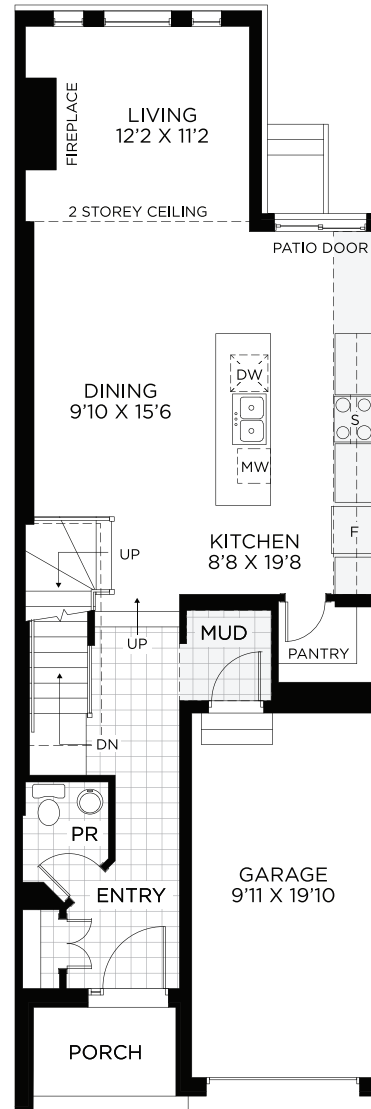

Endeavour

Interior Unit - Town

Basement
Finished Area 330 sq.ft.

Ground Floor

Bedroom Floor

OPT. Bedroom Floor
Luxury 4PC Bath 1