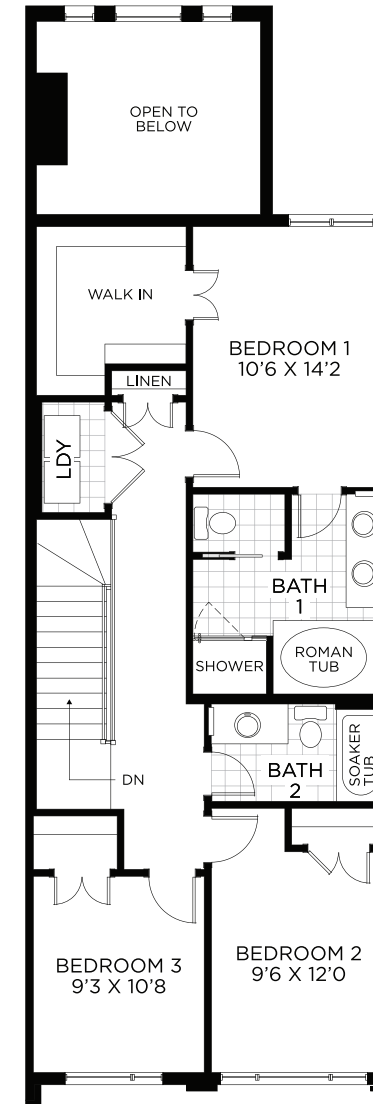

Endeavour

Interior Unit - Town

Basement
Finished Area 330 sq.ft.

Ground Floor

Bedroom Floor

OPT. Bedroom Floor
Luxury 4PC Bath 1