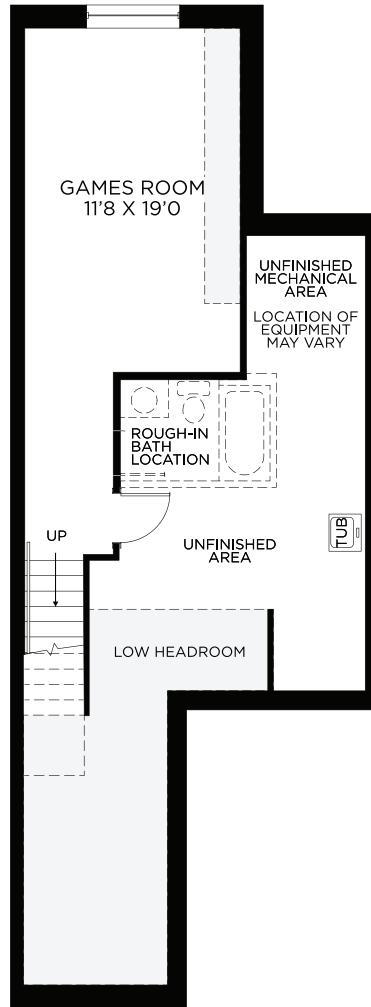

Endeavour

Interior Unit - Town

Basement
Finished Area 330 sq.ft.

Ground Floor

Bedroom Floor

OPT. Bedroom Floor
Luxury 4PC Bath 1