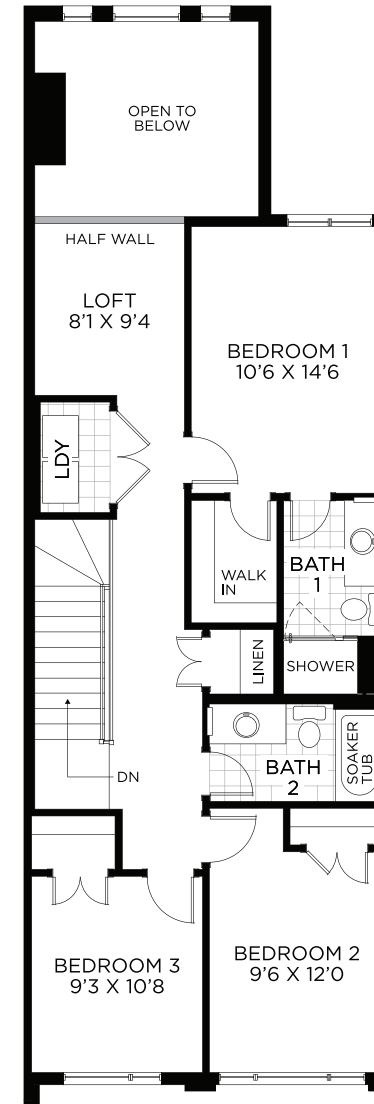

Endeavour

Interior Unit - Town

Basement
Finished Area 330 sq.ft.

Ground Floor

Bedroom Floor

OPT. Bedroom Floor
Luxury 4PC Bath 1