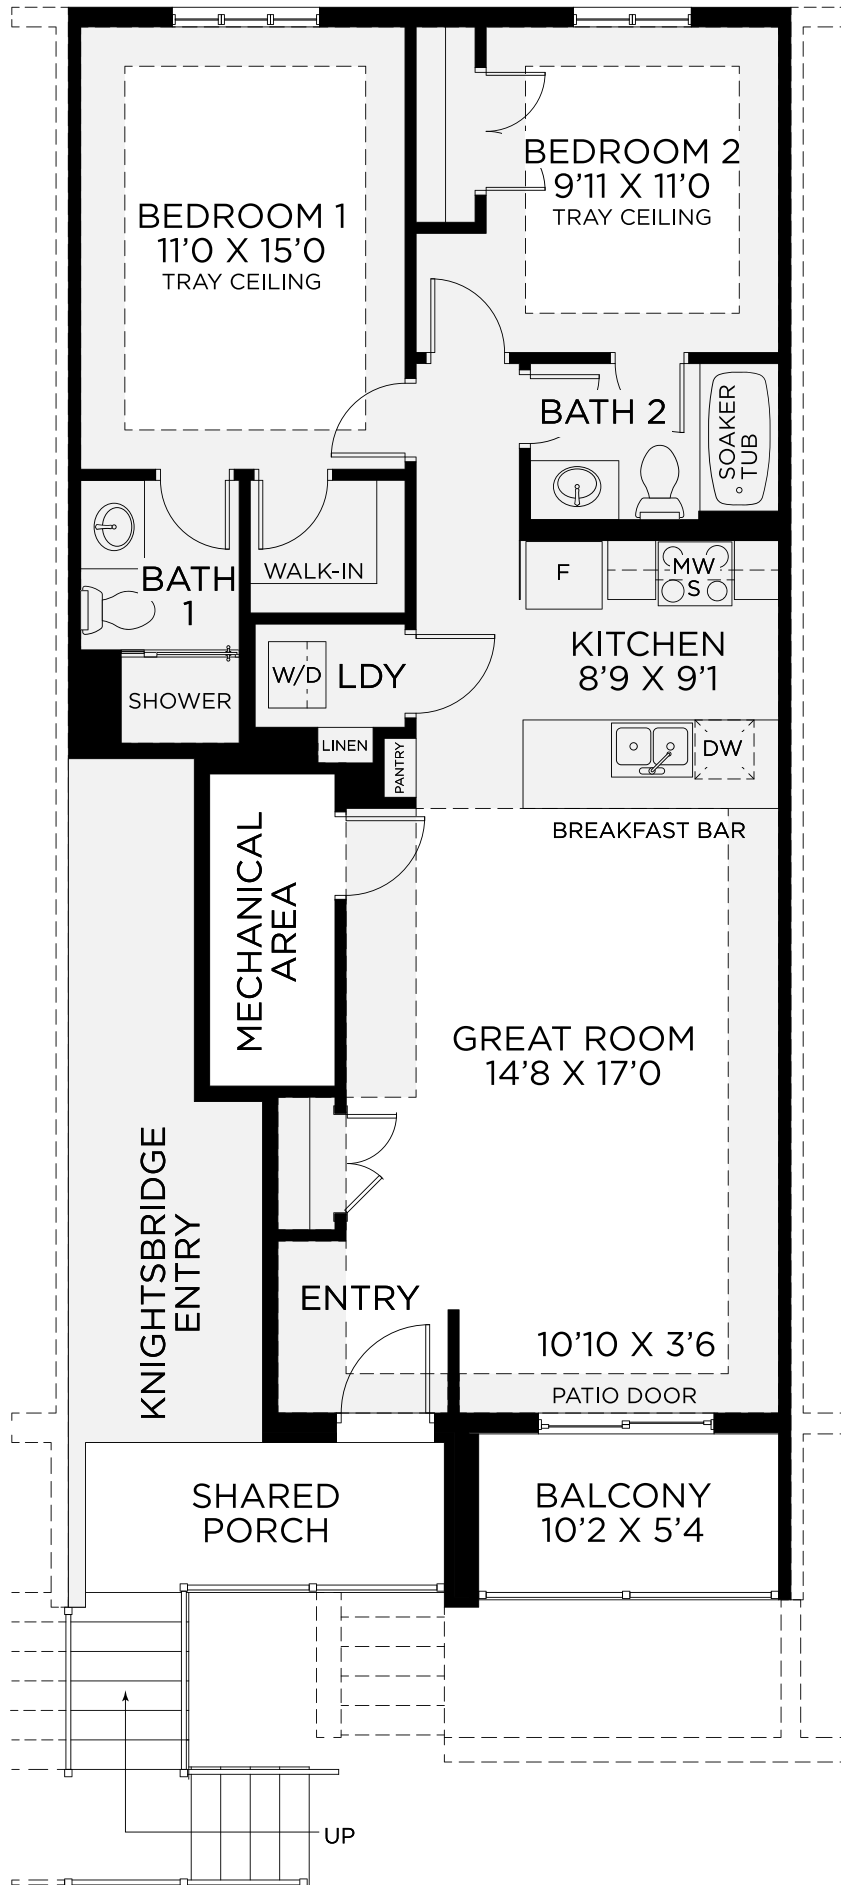

## HIGHGATE

~~\$419,900~~

**\$399,900**

**MOVE IN READY**

**4793K Bank Street**

Interior Unit | 1,085 SQ.FT.

Lot 29 | Block 2

2 Bedroom, 2 Bath Layout

# HIGHGATE

4793K Bank Street  
Interior Unit | 1,085 SQ.FT.  
Lot 29 | Block 2

### KITCHEN