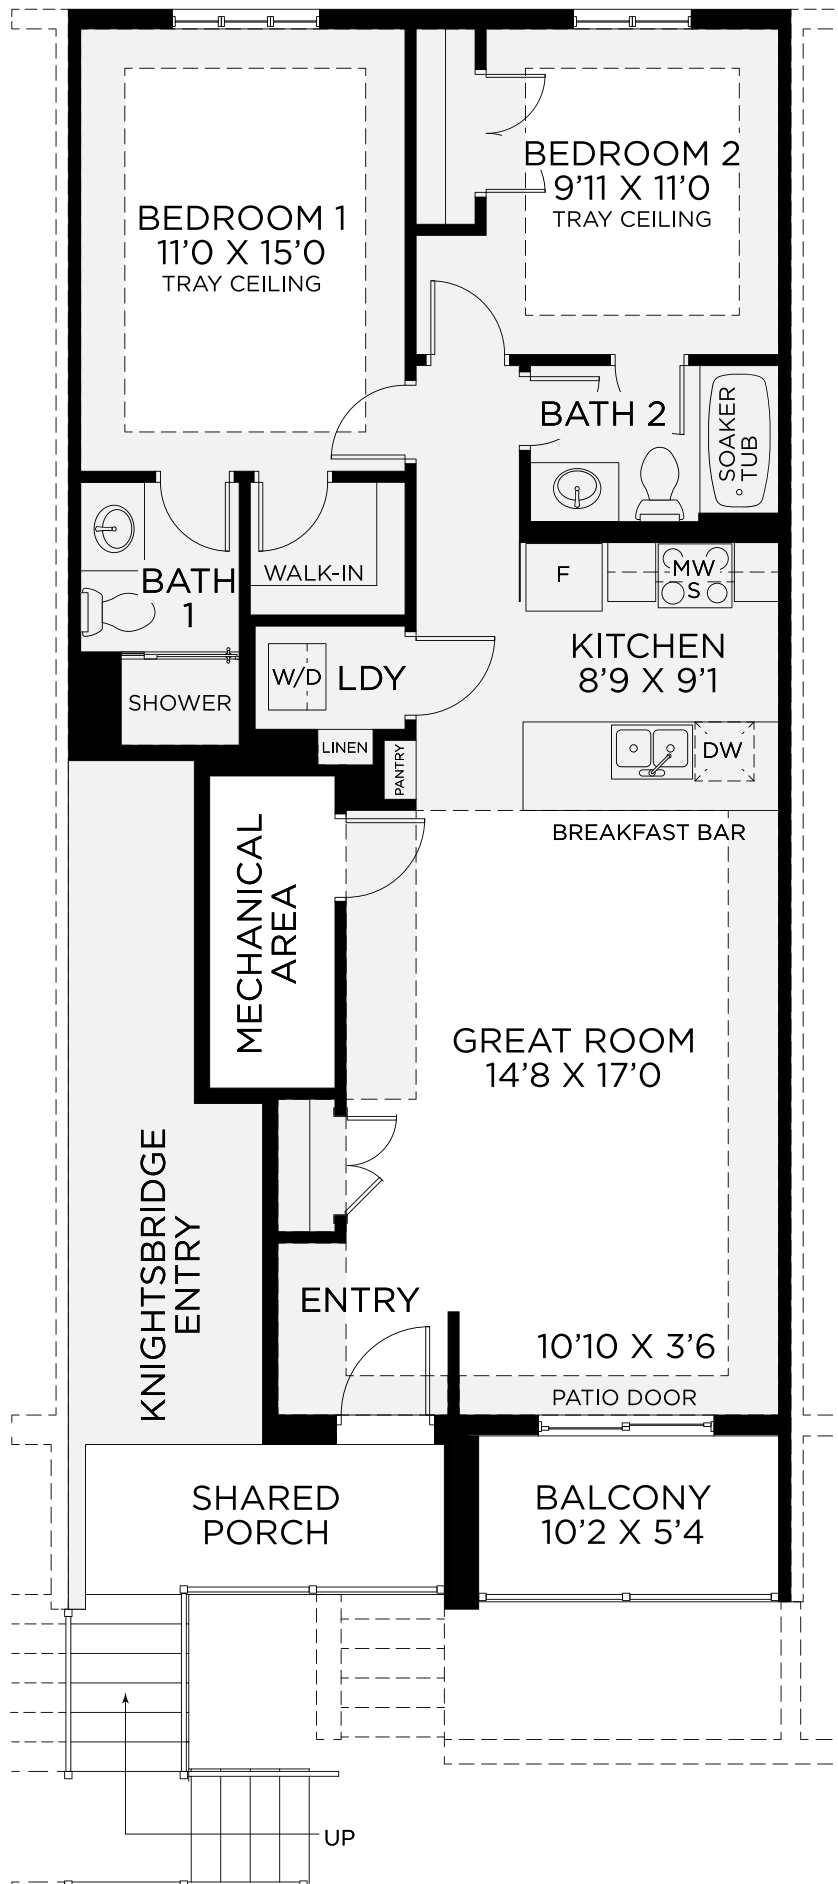

HIGHGATE

~~\$419,900~~

\$399,900

MOVE IN READY

4787H Bank Street

Interior Unit | 1,085 SQ.FT.

Lot 8 | Block 1

2 Bedroom, 2 Bath Layout

6 Piece Appliance Package included
with Private Balcony and Allocated Parking

CONTACT INFORMATION

Morgan Patmore | Sales Consultant

E: leitrimflats@urbandale.com

P: 613-695-3011

All illustrations are artist concepts and should be used as reference only. Plans and specifications are subject to change without notice. All dimensions are approximate. Actual usable floor space may vary from stated area. Structural/mechanical requirements may result in bulkheads, dimensional revisions and/or minor adjustments that follow Tarion regulations. Exterior steps and landings may vary with site grading. Brick sides and rears are subject to site specifications. The ENERGY STAR® for New Homes Standard is administered and promoted in Canada by Natural Resources Canada. E. & O. E. 24/02/2025

HIGHGATE

4787H Bank Street
Interior Unit | 1,085 SQ.FT.
Lot 8 | Block 1

OPTION A FINISHES

KITCHEN

THROUGHOUT

BATHROOMS

1
UPPER CABINETRY
Premoule Model
2000-1 V67WT
Rumour (Matte)

2
LOWER CABINETRY
& PANTRY/STORAGE
Premoule Model
179 B10R White