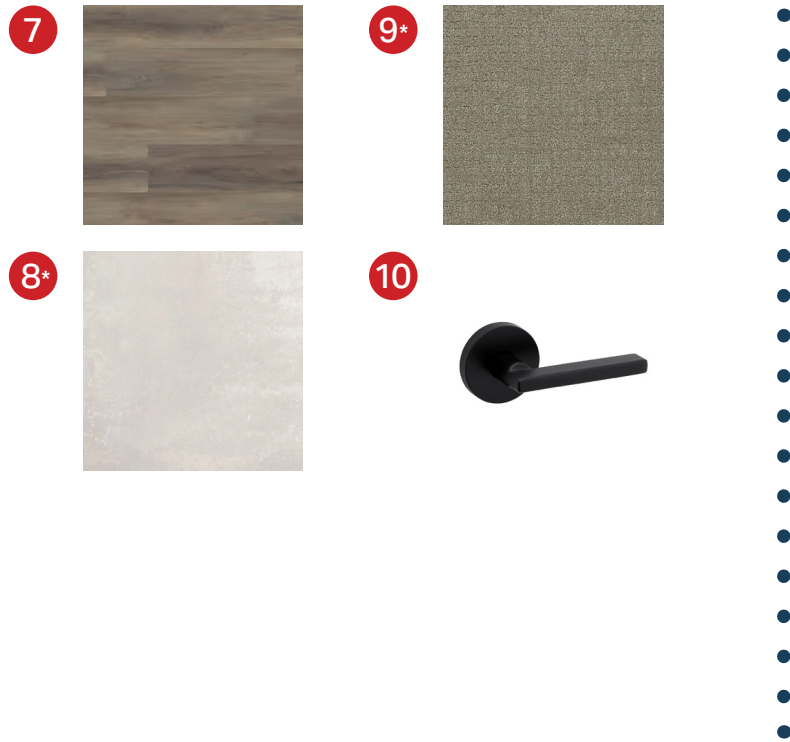

HIGHGATE

4787H Bank Street
Interior Unit | 1,085 SQ.FT.
Lot 8 | Block 1

OPTION A FINISHES

KITCHEN

THROUGHOUT

BATHROOMS

1
UPPER CABINETRY
Premoule Model
2000-1 V67WT
Rumour (Matte)

2
LOWER CABINETRY
& PANTRY/STORAGE
Premoule Model
179 B10R White

3
KITCHEN
COUNTERTOP
White Quartz

4
BACKSPLASH
Olympia Picket
White (Glossy)
with White Grout

5
KITCHEN CABINET
DOOR HANDLES
Berenson Glacier
Black (Matte)

6
KITCHEN FAUCET
Kalia SPECIFIK Single
Handle KF1836-160
Black (Matte)