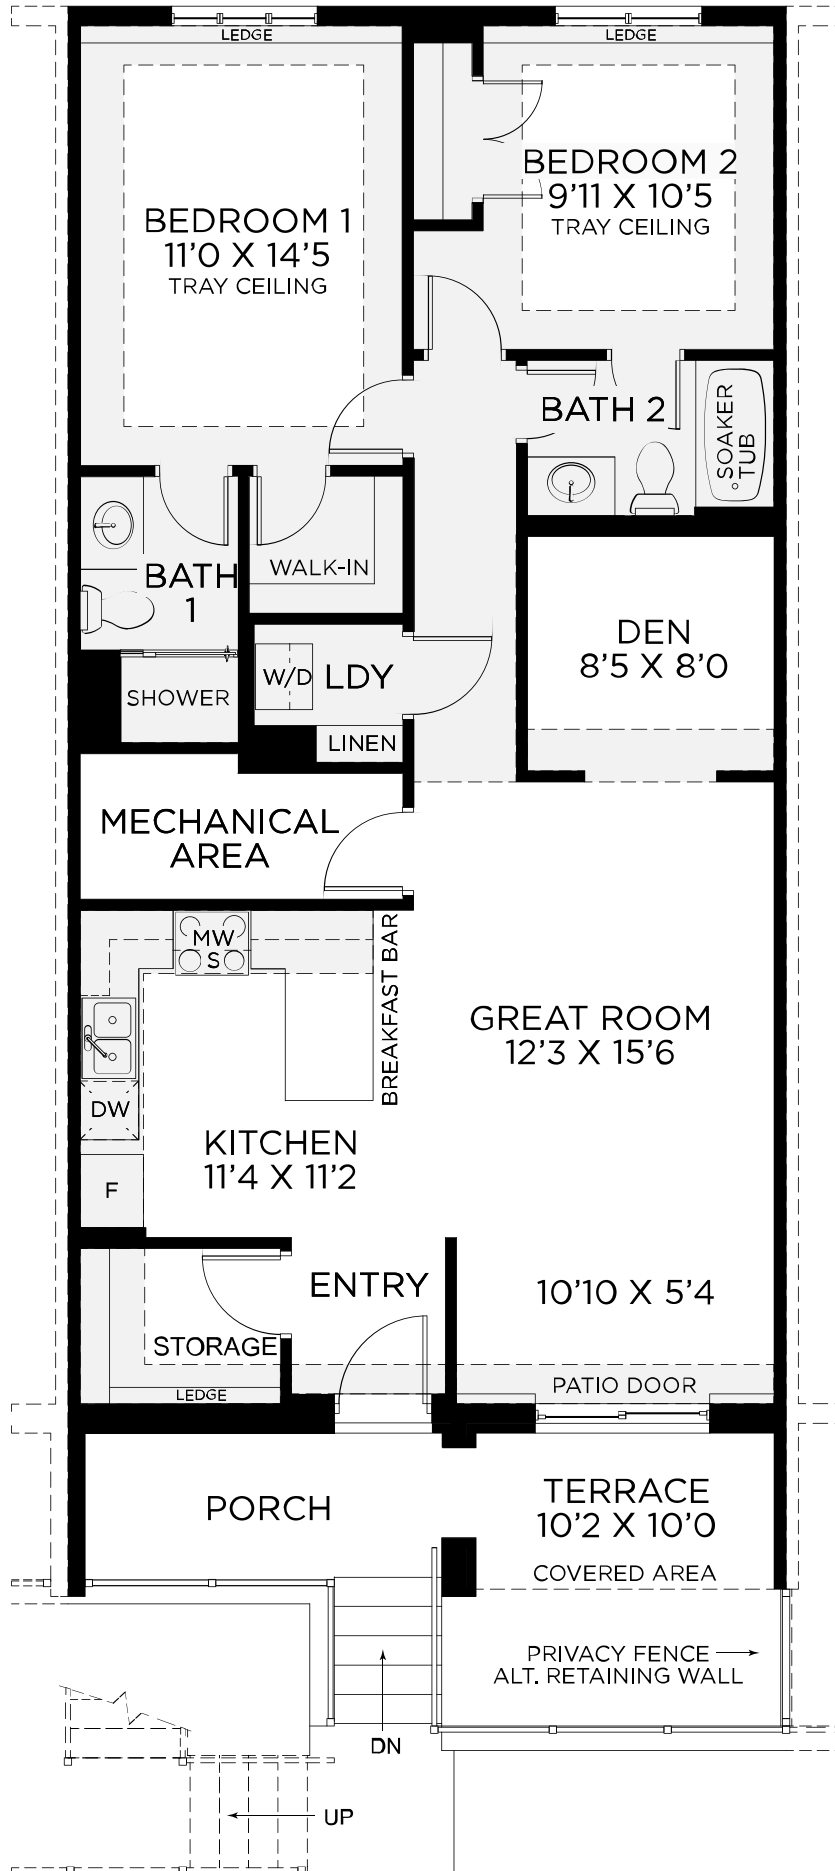

BRIXTON

\$429,900

MOVE IN READY

47871 Bank Street

Interior Unit | 1,171 SQ.FT.

Lot 9 | Block 1

2 Bedroom, 2 Bath Layout

6 Piece Appliance Package included
with Private Terrace and Allocated Parking

BRIXTON

47871 Bank Street
Interior Unit | 1,171 SQ.FT.
Lot 9 | Block 1

OPTION A FINISHES

KITCHEN

THROUGHOUT

BATHROOMS

1
UPPER CABINETRY
Premoule Model
2000-1 A60WT
Chiffon (Matte)

2
LOWER CABINETRY
& PANTRY/STORAGE
Premoule Model
179 B10R White